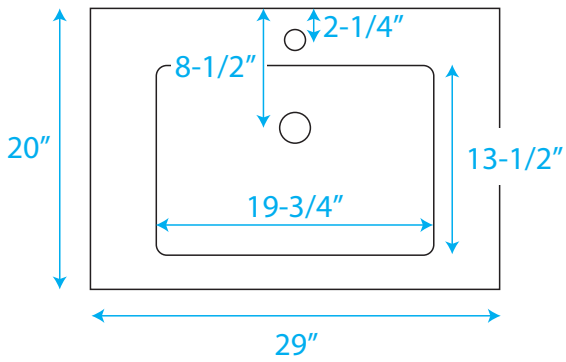

# WYNDHAM COLLECTION

WC-R4100-30-RESIN