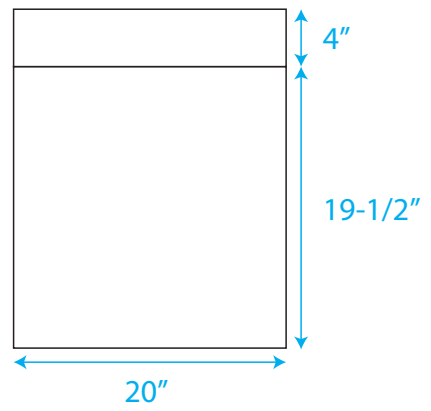

# WYNDHAM COLLECTION

WC-R4100-30-RESIN