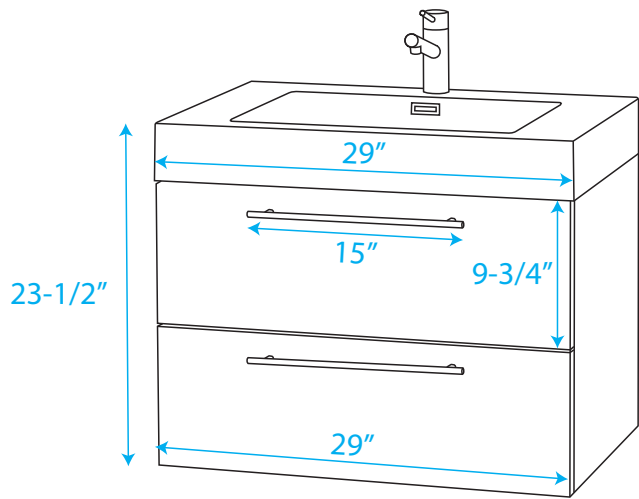

# WYNDHAM COLLECTION

WC-R4100-30-RESIN