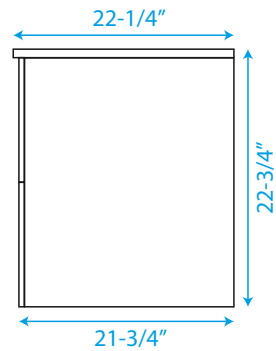

WYNDHAM COLLECTION

TOP VIEW OF VANITY CABINET

WC-WHE009-60-DBL