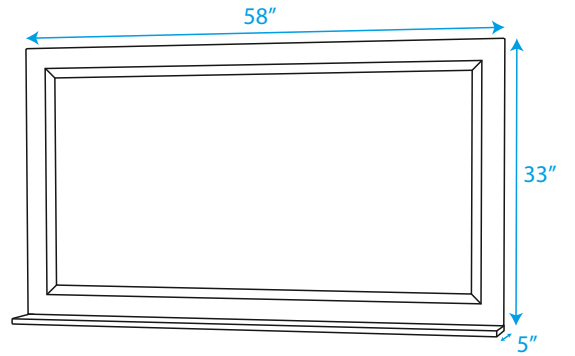

WYNDHAM COLLECTION

TOP VIEW OF VANITY CABINET

WC-WHE009-60-DBL