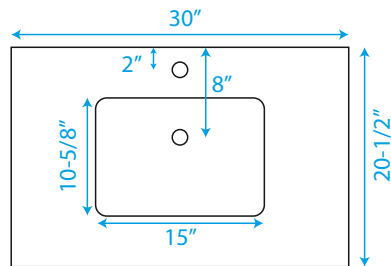

WYNDHAM COLLECTION

TOP VIEW OF VANITY CABINET

WC-WHE009-30