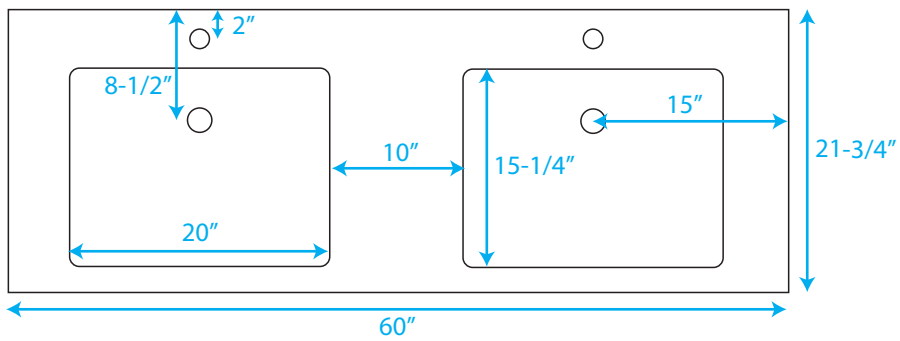

# WYNDHAM COLLECTION

WC-R4300-60-DBL-RESIN