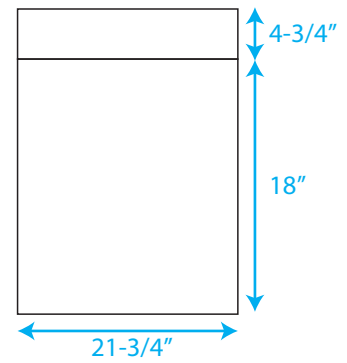

# WYNDHAM COLLECTION

WC-R4300-60-DBL-RESIN