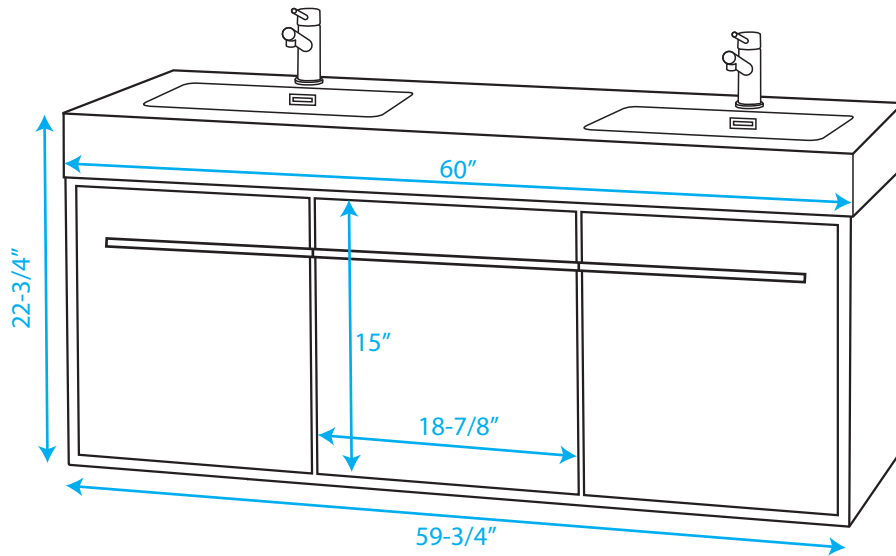

# WYNDHAM COLLECTION

WC-R4300-60-DBL-RESIN