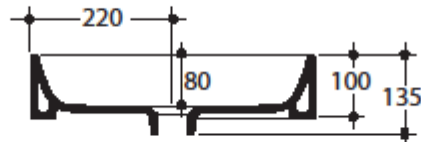

SERIE CENTO

Cod.3555

Lavabo 50x35 appoggio 4lati smaltati
free standing washbasin 50x35

Collection
Kerasan

Model |
Cento 3555

Dimensions Metric

1 inch = 2.54 cm
1 inch = 25.4 mm

WS[®]
BATH
COLLECTIONS

Vessel/ countertop installation

Silicone (*optional*)

Collection
Kerasan

Model |
Cento 3555

Dimensions Metric

1 inch = 2.54 cm
1 inch = 25.4 mm

WS®
BATH
COLLECTIONS

1051 Lea Drive - Collegeville, PA 19426
Tel. 215 513 9400 - Fax 610 831 0215