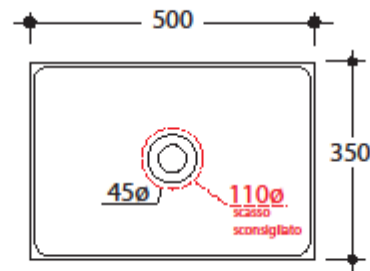

SERIE CENTO

Cod.3555

Lavabo 50x35 appoggio 4lati smaltati
free standing washbasin 50x35

Collection
Kerasan

Model |
Cento 3555

Dimensions Metric

1 inch = 2.54 cm
1 inch = 25.4 mm

WS[®]
BATH
COLLECTIONS

Vessel/ countertop installation

Silicone (*optional*)

Collection
Kerasan

Model |
Cento 3555

Dimensions Metric

1 inch = 2.54 cm
1 inch = 25.4 mm

WS®
BATH
COLLECTIONS

1051 Lea Drive - Collegeville, PA 19426
Tel. 215 513 9400 - Fax 610 831 0215