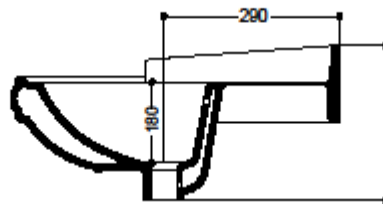

RETRO

Cod.1032
 Lavabo angolo
 Corner washbasin

Collection
Kerasan

Model |
Retro 1032

Dimensions Metric

1 inch = 2.54 cm
 1 inch = 25.4 mm

1051 Lea Drive - Collegeville, PA 19426
 Tel. 215 513 9400 - Fax 610 831 0215
www.ws bathcollections.com - info@ws bathcollections.com

MOUNTING HARDWARE

Wall-mount installation

Bolts

Vessel/ countertop installation

Silicone (*optional*)

Collection
Kerasan

Model |
Retro 1032

Dimensions Metric
1 inch = 2.54 cm
1 inch = 25.4 mm