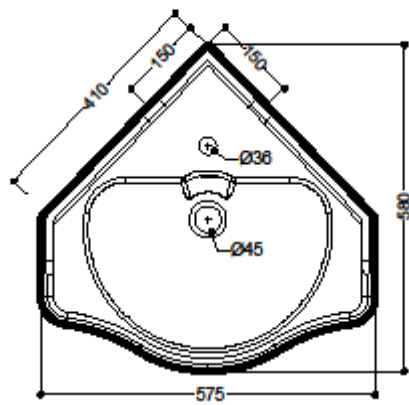

RETRO

Cod.1032
 Lavabo angolo
 Corner washbasin

Collection
Kerasan

Model |
Retro 1032

Dimensions Metric

1 inch = 2.54 cm
 1 inch = 25.4 mm

1051 Lea Drive - Collegeville, PA 19426
 Tel. 215 513 9400 - Fax 610 831 0215
www.ws bathcollections.com - info@ws bathcollections.com

MOUNTING HARDWARE

Wall-mount installation

Bolts

Vessel/ countertop installation

Silicone (*optional*)

Collection
Kerasan

Model |
Retro 1032

Dimensions Metric
1 inch = 2.54 cm
1 inch = 25.4 mm