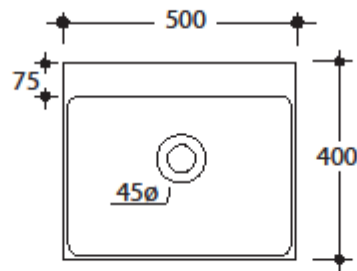

SERIE CENTO

Cod.3559

Lavabo 50x40 appoggio

free standing washbasin 50x40

Collection
Kerasan

Model |
Cento 3559

Dimensions Metric

1 inch = 2.54 cm

1 inch = 25.4 mm

WS[®]
BATH
COLLECTIONS

1051 Lea Drive - Collegeville, PA 19426
Tel. 215 513 9400 - Fax 610 831 0215

www.ws bathcollections.com - info@ws bathcollections.com

We recommend the following items that work with your sink.

Wall-mount installation

Bolts

Vessel/ countertop installation

Silicone (*optional*)

Collection
Kerasan

Model |
Cento 3559

Dimensions Metric

1 inch = 2.54 cm
1 inch = 25.4 mm