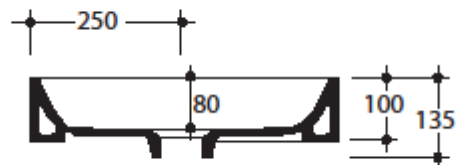

SERIE CENTO

Cod.3559

Lavabo 50x40 appoggio

free standing washbasin 50x40

Collection
Kerasan

Model |
Cento 3559

Dimensions Metric

1 inch = 2.54 cm

1 inch = 25.4 mm

WS[®]
BATH
COLLECTIONS

1051 Lea Drive - Collegeville, PA 19426
Tel. 215 513 9400 - Fax 610 831 0215

www.ws bathcollections.com - info@ws bathcollections.com

We recommend the following items that work with your sink.

Wall-mount installation

Bolts

Vessel/ countertop installation

Silicone (*optional*)

Collection
Kerasan

Model |
Cento 3559

Dimensions Metric

1 inch = 2.54 cm
1 inch = 25.4 mm