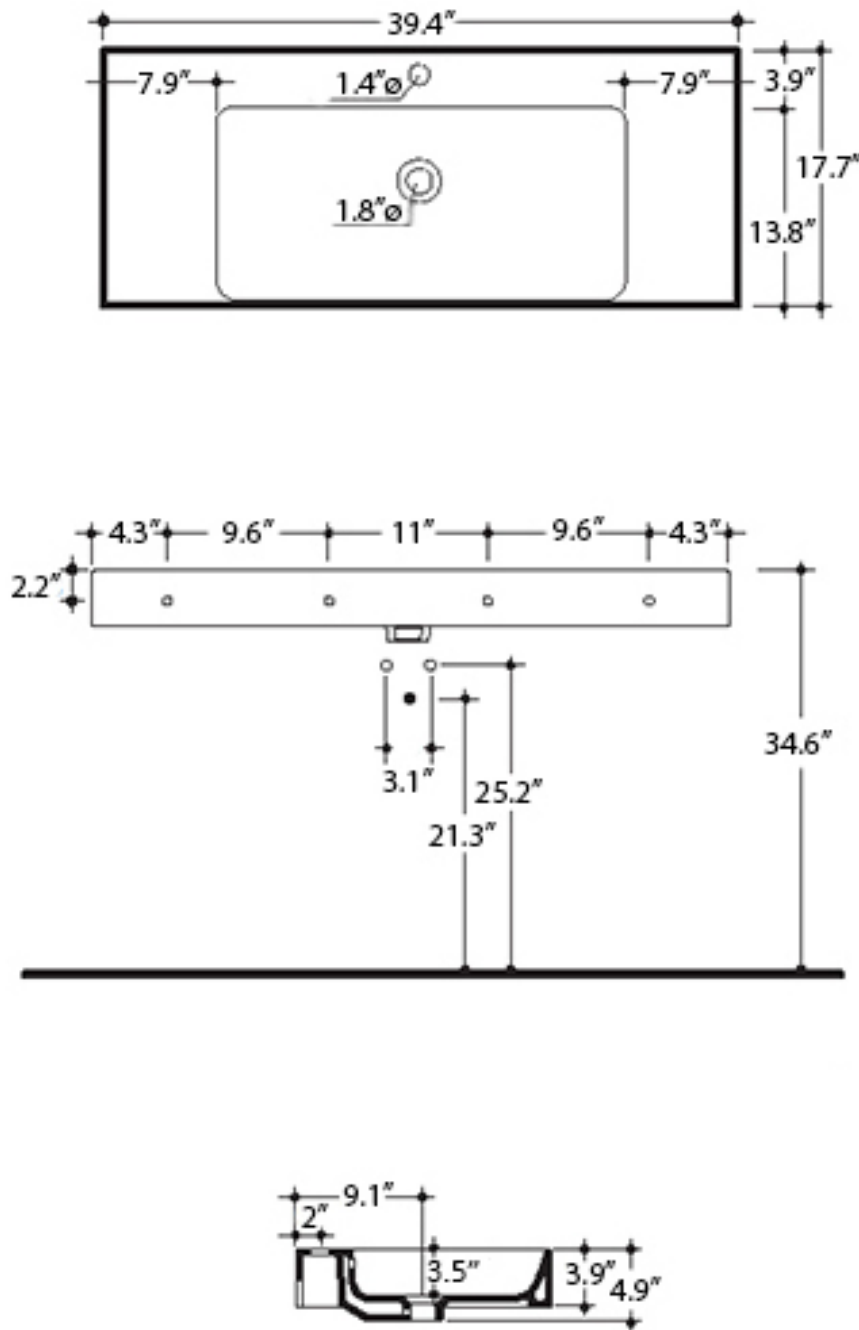

### Features

- Bathroom Sink
- Ceramic White
- Wall Mount or Countertop (Vessel) Installation
- Available With One or Three Faucet Holes
- Three Faucet Hole Option is Available in 4" or 8" Spread
- With Overflow
- Made in Italy

### Codes & Standards:

- ADA Compliant

\* WS Bath Collections reserves the right to revise dimensions or information on this sheet without notice

<b>Collection  </b> Cento	<b>Model  </b> Cento 3550	Dimensions Metric <i>1 inch = 2.54 cm</i> <i>1 inch = 25.4 mm</i>	 1051 Lea Drive - Collegeville, PA 19426 Tel. 215 513 9400 - Fax 610 831 0215 <a href="http://www.ws bathcollections.com">www.ws bathcollections.com</a> - <a href="mailto:info@ws bathcollectins.com">info@ws bathcollectins.com</a>
------------------------------	------------------------------	---	---

Collection  
Cento

Model |  
Cento 3550

Dimensions Metric  
1 inch = 2.54 cm  
1 inch = 25.4 mm

**WS**<sup>®</sup>  
BATH  
COLLECTIONS

1051 Lea Drive - Collegeville, PA 19426  
Tel. 215 513 9400 - Fax 610 831 0215  
[www.ws bathcollections.com](http://www.ws bathcollections.com) - [info@ws bathcollections.com](mailto:info@ws bathcollections.com)