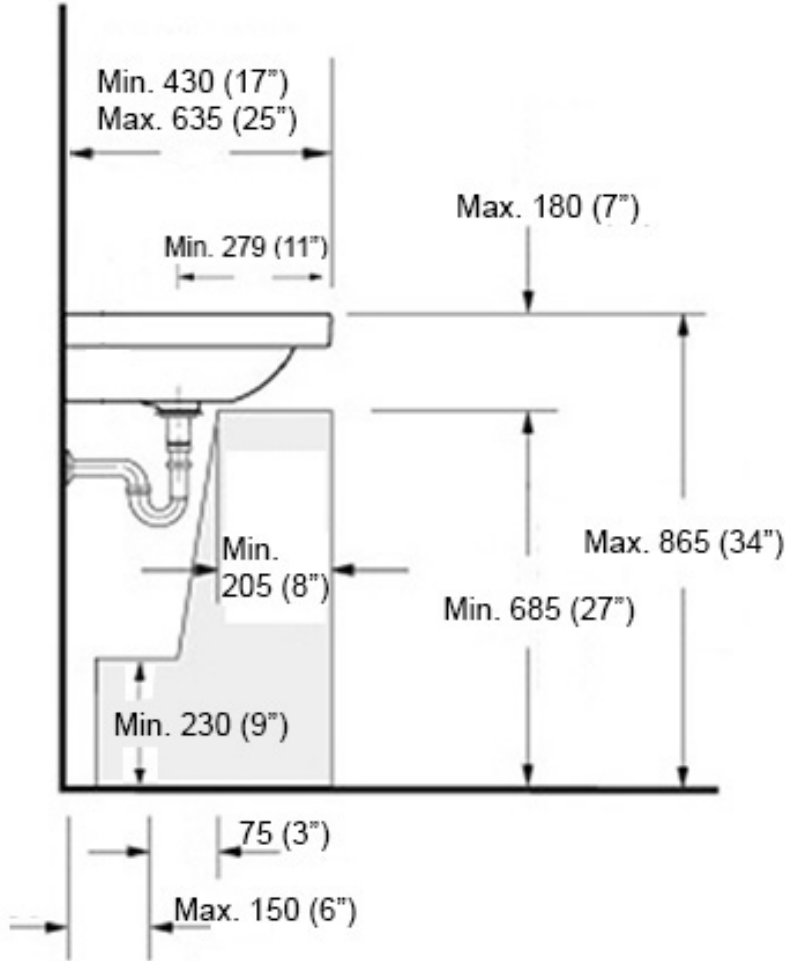

## MOUNTING HARDWARE

### Wall-mount installation

### Vessel/ countertop installation

Bolts

Silicone (*optional*)

Collection  
Cento

Model |  
Cento 3550

Dimensions Metric  
*1 inch = 2.54 cm*  
*1 inch = 25.4 mm*

**WS**®  
**BATH**  
**COLLECTIONS**

1051 Lea Drive - Collegeville, PA 19426  
Tel. 215 513 9400 - Fax 610 831 0215  
[www.ws bathcollections.com](http://www.ws bathcollections.com) - [info@ws bathcollections.com](mailto:info@ws bathcollections.com)

**Recommended ADA Installation**

Note: ADA Compliant when installed in accordance with ADA guidelines

<p><b>Collection</b> Cento</p>	<p><b>Model</b>   Cento 3550</p>	<p>Dimensions Metric 1 inch = 2.54 cm 1 inch = 25.4 mm</p>	<p><b>WS<sup>®</sup></b> BATH COLLECTIONS 1051 Lea Drive - Collegeville, PA 19426 Tel. 215 513 9400 - Fax 610 831 0215 <a href="http://www.ws bathcollections.com">www.ws bathcollections.com</a> - <a href="mailto:info@ws bathcollectins.com">info@ws bathcollectins.com</a></p>
------------------------------------	--------------------------------------	--	--