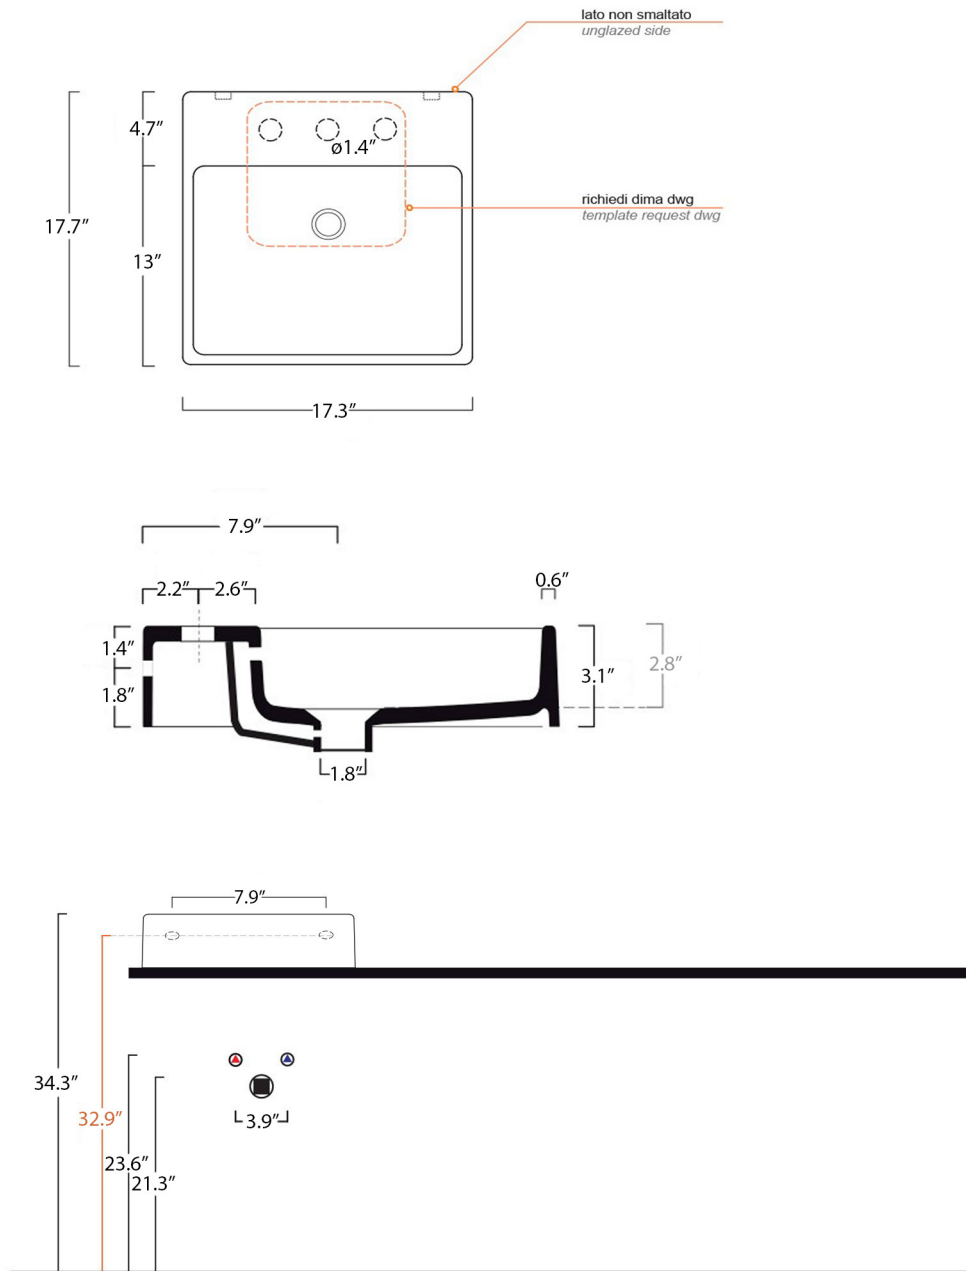

Product Specs Sheets

collezione
collection

Plain 45 W

cod.PLL01

Lavabo
wash basin

Dimensioni / dimensions

L 440- P 450 H 80

Troppo pieno / over flow : Si / Yes CL15

Peso netto / net weight :23 LBS

Appoggio / sit-on

Sospeso/ wall-hung

Collection
Plain

Model |
Plain 45W

Dimensions Metric

1 inch = 2.54 cm
1 inch = 25.4 mm

WS®
BATH
COLLECTIONS

1051 Lea Drive - Collegeville, PA 19426
Tel. 215 513 9400 - Fax 610 831 0215

www.ws bathcollections.com - info@ws bathcollections.com