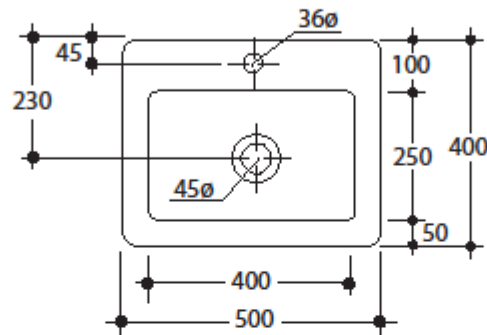

EGO

Cod.3241

Lavabo 50x40 sospeso o appoggio monoforo

One hole wall hung or free standing washbasin 50x40

Collection
Kerasan

Model |
Ego 3241

Dimensions Metric

1 inch = 2.54 cm
1 inch = 25.4 mm

Wall-mount installation

Bolts

Vessel/ countertop installation

Silicone (*optional*)

Collection
Kerasan

Model |
EGO 3241

Dimensions Metric

1 inch = 2.54 cm
1 inch = 25.4 mm