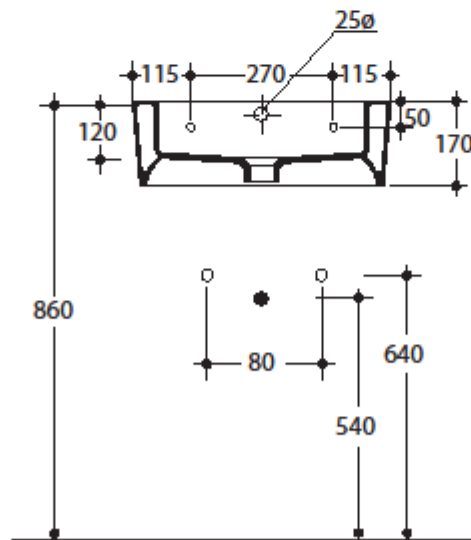

EGO

Cod.3241

Lavabo 50x40 sospeso o appoggio monoforo

One hole wall hung or free standing washbasin 50x40

Collection
Kerasan

Model |
Ego 3241

Dimensions Metric

1 inch = 2.54 cm
1 inch = 25.4 mm

Wall-mount installation

Bolts

Vessel/ countertop installation

Silicone (*optional*)

Collection
Kerasan

Model |
EGO 3241

Dimensions Metric

1 inch = 2.54 cm
1 inch = 25.4 mm