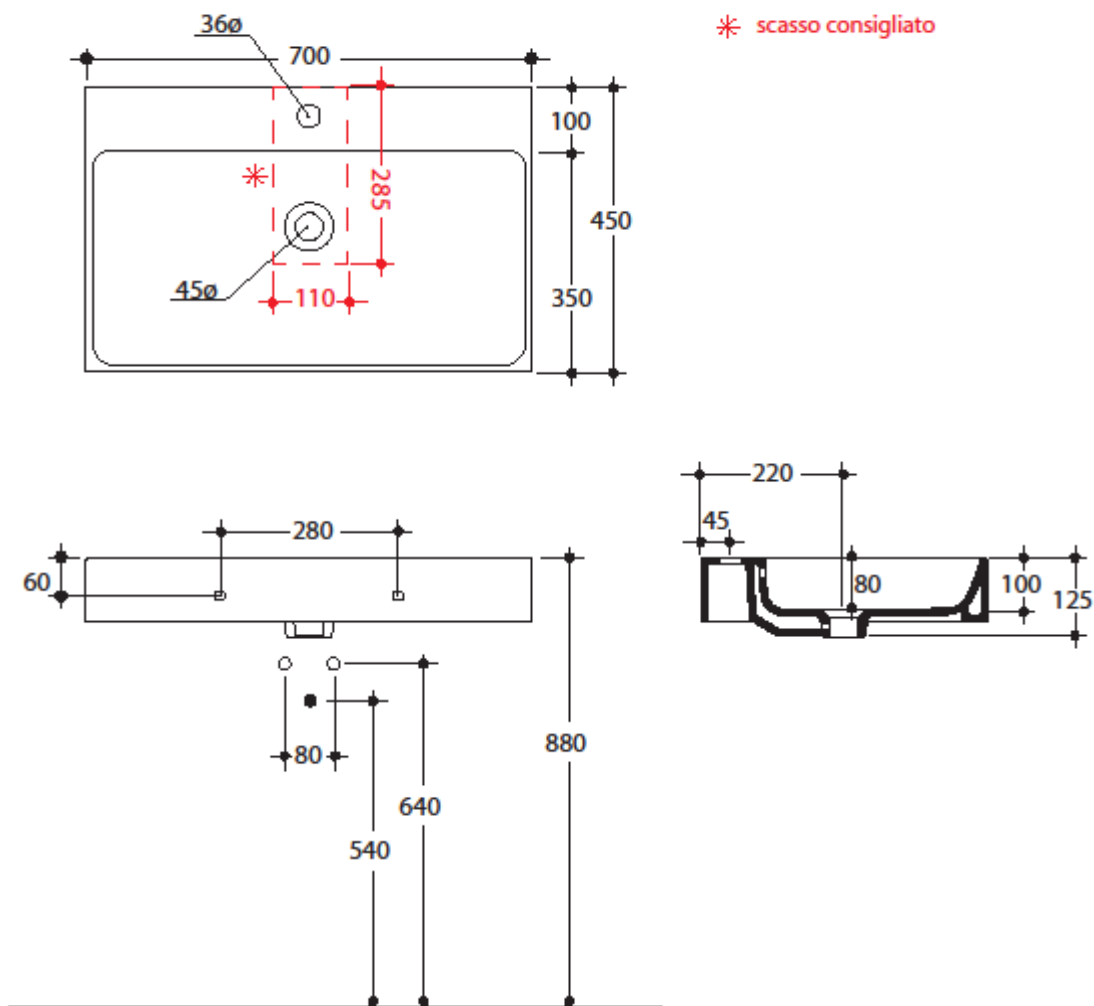

# SERIE CENTO

Cod.3532

Lavabo 70x45 sospeso o appoggio monoforo

One hole wall hung or free standing washbasin 70x45

\* scasso consigliato

Collection  
Kerasan

Model |  
Cento 3532

Dimensions Metric

1 inch = 2.54 cm  
1 inch = 25.4 mm

**WS**<sup>®</sup>  
BATH  
COLLECTIONS

1051 Lea Drive - Collegeville, PA 19426  
Tel. 215 513 9400 - Fax 610 831 0215

[www.ws bathcollections.com](http://www.ws bathcollections.com) - [info@ws bathcollections.com](mailto:info@ws bathcollections.com)

### Vessel/ countertop installation

Silicone (*optional*)

Collection  
Kerasan

Model |  
Cento 3532

Dimensions Metric  
*1 inch = 2.54 cm*  
*1 inch = 25.4 mm*

**WS**<sup>®</sup>  
BATH  
COLLECTIONS

1051 Lea Drive - Collegeville, PA 19426  
Tel. 215 513 9400 - Fax 610 831 0215  
[www.ws bathcollections.com](http://www.ws bathcollections.com) - [info@ws bathcollections.com](mailto:info@ws bathcollections.com)