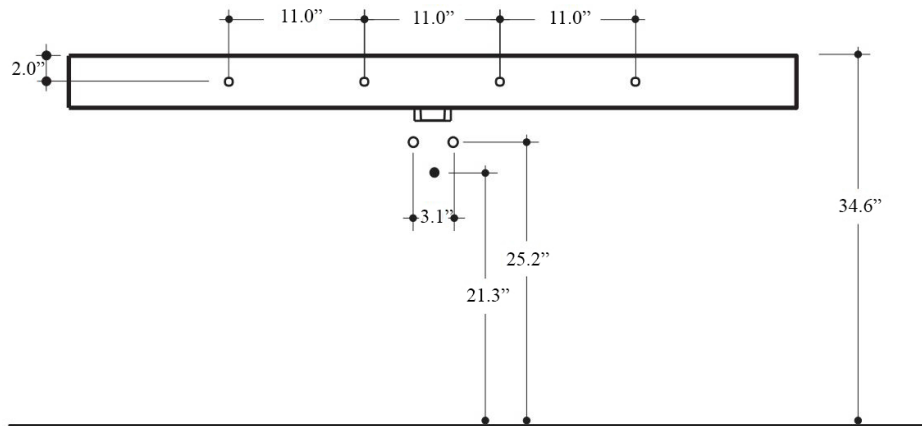

### SKU# | Options:

- Cento 3535.01 WG | Glossy White, One Faucet Hole
- Cento 3535.03-4 WG | Glossy White, Three Faucet Holes 4" Spread
- Cento 3535.03-8 WG | Glossy White, Three Faucet Holes 8" Spread
- Cento 3535.01 BM | Matte Black, One Faucet Hole
- Cento 3535.03-4 BM | Matte Black, Three Faucet Holes 4" Spread
- Cento 3535.03-8 BM | Matte Black, Three Faucet Holes 8" Spread
- Cento 3535.01 WM | Matte White, One Faucet Hole
- Cento 3535.03-4 WM | Matte White, Three Faucet Holes 4" Spread
- Cento 3535.03-8 WM | Matte White, Three Faucet Holes 8" Spread
- Cento 3535.01 GM | Matte Grey, One Faucet Hole
- Cento 3535.03-4 GM | Matte Grey, Three Faucet Holes 4" Spread
- Cento 3535.03-8 GM | Matte Grey, Three Faucet Holes 8" Spread

### Codes & Standards:

- ADA Compliant

\* WS Bath Collections reserves the right to revise dimensions or information on this sheet without notice

<b>Collection  </b> Cento	<b>Model  </b> Cento 3535	Dimensions Metric <i>1 inch = 2.54 cm</i> <i>1 inch = 25.4 mm</i>	 1051 Lea Drive - Collegeville, PA 19426 Tel. 215 513 9400 - Fax 610 831 0215 <a href="http://www.ws bathcollections.com">www.ws bathcollections.com</a> - <a href="mailto:info@ws bathcollections.com">info@ws bathcollections.com</a>
------------------------------	------------------------------	---	---

\* WS Bath Collections reserves the right to revise dimensions or information on this sheet without notice

Collection  
Cento

Model |  
Cento 3535

Dimensions Metric  
1 inch = 2.54 cm  
1 inch = 25.4 mm

**WS**<sup>®</sup>  
BATH  
COLLECTIONS