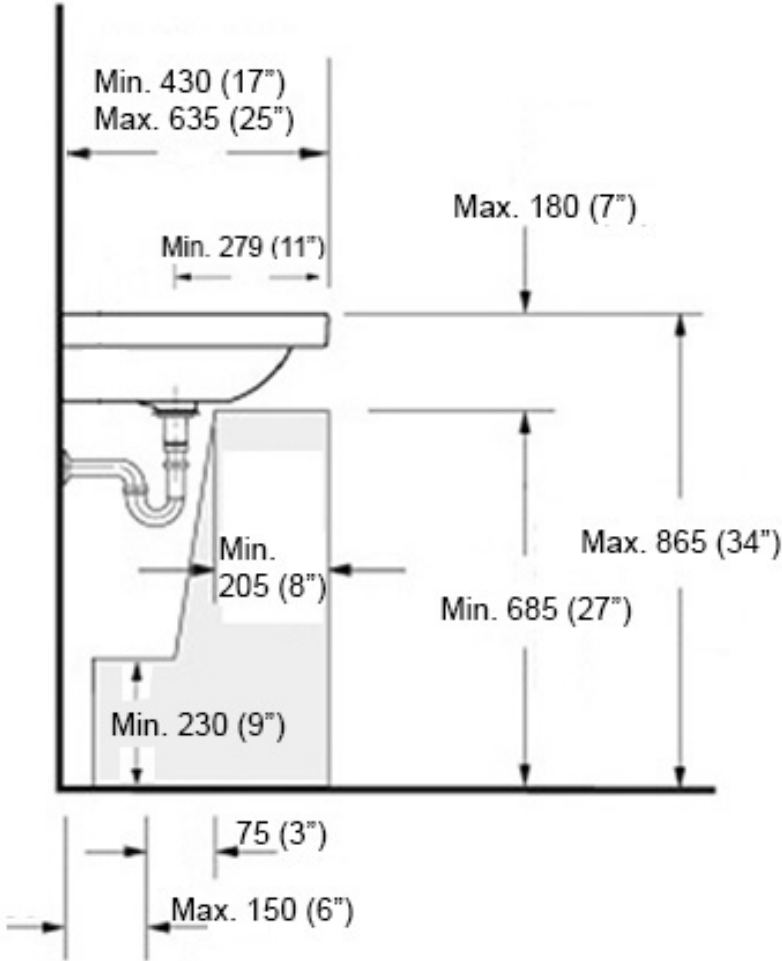

Recommended ADA Installation

Note: ADA Compliant when installed in accordance with ADA guidelines

Collection Cento	Model | Cento 3535	Dimensions Metric 1 inch = 2.54 cm 1 inch = 25.4 mm	1051 Lea Drive - Collegeville, PA 19426 Tel. 215 513 9400 - Fax 610 831 0215 www.ws bathcollections.com - info@ws bathcollections.com