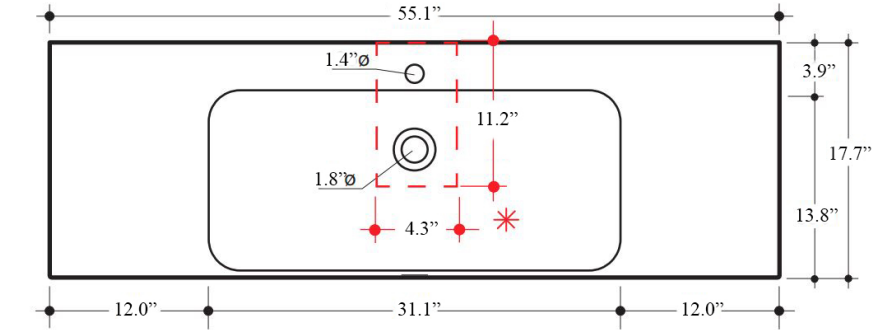

### SKU# | Options:

- Cento 3535.01 WG | Glossy White, One Faucet Hole
- Cento 3535.03-4 WG | Glossy White, Three Faucet Holes 4" Spread
- Cento 3535.03-8 WG | Glossy White, Three Faucet Holes 8" Spread
- Cento 3535.01 BM | Matte Black, One Faucet Hole
- Cento 3535.03-4 BM | Matte Black, Three Faucet Holes 4" Spread
- Cento 3535.03-8 BM | Matte Black, Three Faucet Holes 8" Spread
- Cento 3535.01 WM | Matte White, One Faucet Hole
- Cento 3535.03-4 WM | Matte White, Three Faucet Holes 4" Spread
- Cento 3535.03-8 WM | Matte White, Three Faucet Holes 8" Spread
- Cento 3535.01 GM | Matte Grey, One Faucet Hole
- Cento 3535.03-4 GM | Matte Grey, Three Faucet Holes 4" Spread
- Cento 3535.03-8 GM | Matte Grey, Three Faucet Holes 8" Spread

### Codes & Standards:

- ADA Compliant

\* WS Bath Collections reserves the right to revise dimensions or information on this sheet without notice

<b>Collection  </b> Cento	<b>Model  </b> Cento 3535	Dimensions Metric <i>1 inch = 2.54 cm</i> <i>1 inch = 25.4 mm</i>	 1051 Lea Drive - Collegeville, PA 19426 Tel. 215 513 9400 - Fax 610 831 0215 <a href="http://www.ws bathcollections.com">www.ws bathcollections.com</a> - <a href="mailto:info@ws bathcollections.com">info@ws bathcollections.com</a>
------------------------------	------------------------------	---	---

\* WS Bath Collections reserves the right to revise dimensions or information on this sheet without notice

Collection  
Cento

Model |  
Cento 3535

Dimensions Metric  
1 inch = 2.54 cm  
1 inch = 25.4 mm

**WS**<sup>®</sup>  
BATH  
COLLECTIONS