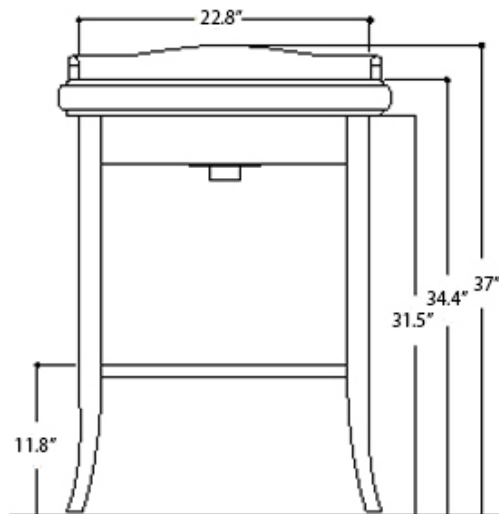

Features

- Ceramic
- With overflow
- Free standing installation

Retro 1046+7350

SKU# | Option:

- Retro 1046.01+7350 | One faucet hole
- Retro 1046.03+7350 | Three faucet holes
- Retro 1046 | Bathroom Sink
- Retro 7350 | Washstand

<p>Collection Retro</p>	<p>Model Retro 1046+7350</p>	<p>Dimensions Metric <i>1 inch = 2.54 cm</i> <i>1 inch = 25.4 mm</i></p>	 <p>1051 Lea Drive - Collegeville, PA 19426 Tel. 215 513 9400 - Fax 610 831 0215 www.ws bathcollections.com - info@ws bathcollectins.com</p>
------------------------------------	---	--	---

Collection
Retro

Model |
Retro 1046 + 7350

Dimensions Metric

1 inch = 2.54 cm
1 inch = 25.4 mm

WS[®]
BATH
COLLECTIONS

1051 Lea Drive - Collegeville, PA 19426
Tel. 215 513 9400 - Fax 610 831 0215

www.ws bathcollections.com - info@ws bathcollections.com

MOUNTING HARDWARE

Wall-mount installation

Vessel/ countertop installation

Bolts

Silicone (*optional*)

Collection
Retro

Model |
Retro 1046 + 7350

Dimensions Metric
1 inch = 2.54 cm
1 inch = 25.4 mm