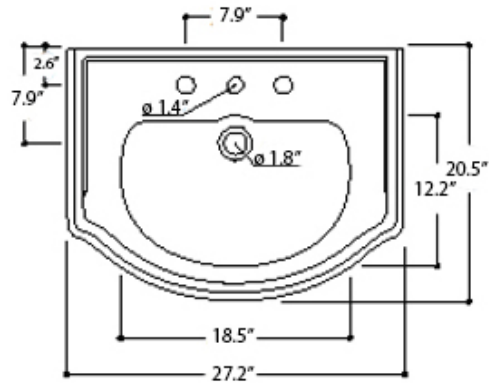

Features

- Ceramic
- With overflow
- Free standing installation

Retro 1046+7350

SKU# | Option:

- Retro 1046.01+7350 | One faucet hole
- Retro 1046.03+7350 | Three faucet holes
- Retro 1046 | Bathroom Sink
- Retro 7350 | Washstand

<p>Collection Retro</p>	<p>Model Retro 1046+7350</p>	<p>Dimensions Metric <i>1 inch = 2.54 cm</i> <i>1 inch = 25.4 mm</i></p>	 <p>1051 Lea Drive - Collegeville, PA 19426 Tel. 215 513 9400 - Fax 610 831 0215 www.ws bathcollections.com - info@ws bathcollectins.com</p>
------------------------------------	---	--	---

Collection
Retro

Model |
Retro 1046 + 7350

Dimensions Metric

1 inch = 2.54 cm
1 inch = 25.4 mm

WS[®]
BATH
COLLECTIONS

1051 Lea Drive - Collegeville, PA 19426
Tel. 215 513 9400 - Fax 610 831 0215

www.ws bathcollections.com - info@ws bathcollections.com

MOUNTING HARDWARE

Wall-mount installation

Vessel/ countertop installation

Bolts

Silicone (*optional*)

Collection
Retro

Model |
Retro 1046 + 7350

Dimensions Metric
1 inch = 2.54 cm
1 inch = 25.4 mm