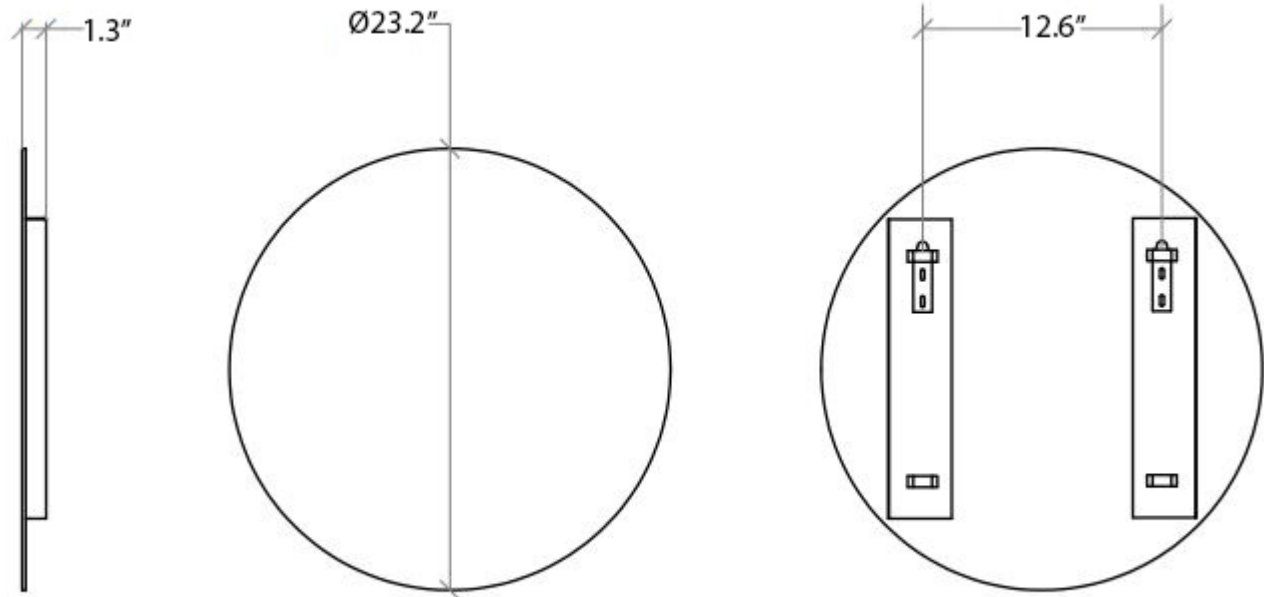

# Product Specs Sheets

Collection  
Speci

Model |  
Speci 5632

Dimensions Metric

*1 inch = 2.54 cm*  
*1 inch = 25.4 mm*

**WS**<sup>®</sup>  
**BATH**  
**COLLECTIONS**

1051 Lea Drive - Collegeville, PA 19426  
Tel. 215 513 9400 - Fax 610 831 0215  
[www.ws bathcollections.com](http://www.ws bathcollections.com) - [info@ws bathcollections.com](mailto:info@ws bathcollections.com)