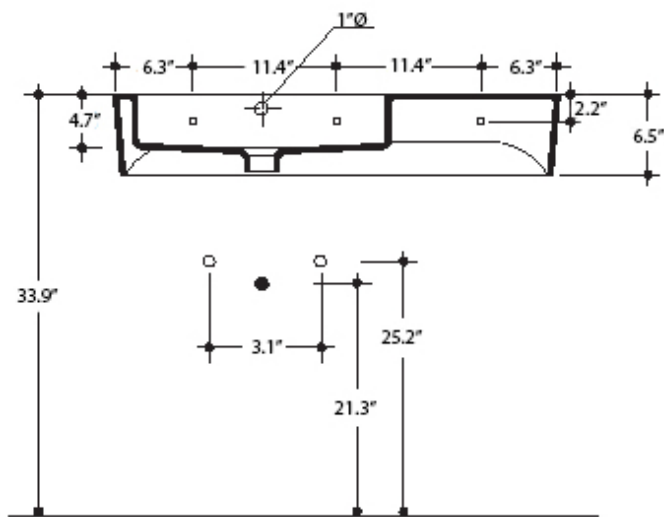

Related Items:

- WSBC 53991 | Push Waste Drain
- WSBC 53922 | Decorative Trap

Finishes:

 Ceramic White

SKU# | Options:

- Ego 3244 | Ceramic White

* WS Bath Collections reserves the right to revise dimensions or information on this sheet without notice

Collection Ego	Model Ego 3244	Dimensions Metric <i>1 inch = 2.54 cm</i> <i>1 inch = 25.4 mm</i>	 1051 Lea Drive - Collegeville, PA 19426 Tel. 215 513 9400 - Fax 610 831 0215 www.ws bathcollections.com - info@ws bathcollectins.com
----------------------------	----------------------------	---	---

Collection
Ego

Model |
Ego 3244

Dimensions Metric
1 inch = 2.54 cm
1 inch = 25.4 mm

WS®
BATH
COLLECTIONS

1051 Lea Drive - Collegeville, PA 19426
Tel. 215 513 9400 - Fax 610 831 0215
www.ws bathcollections.com - info@ws bathcollections.com

Dimensions Metric
1 inch = 2.54 cm
1 inch = 25.4 mm

WS[®]
BATH
COLLECTIONS

1051 Lea Drive - Collegeville, PA 19426
Tel. 215 513 9400 - Fax 610 831 0215
www.ws bathcollections.com - info@ws bathcollections.com