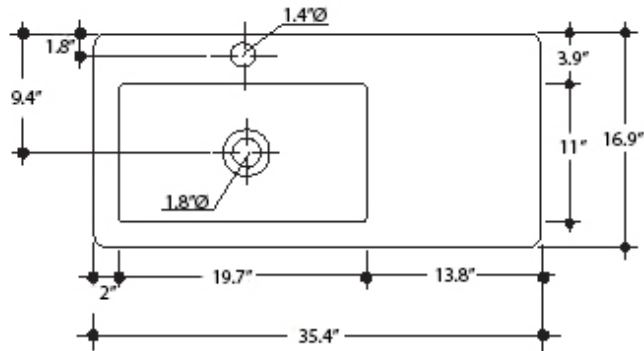

Related Items:

- WSBC 53991 | Push Waste Drain
- WSBC 53922 | Decorative Trap

Finishes:

 Ceramic White

SKU# | Options:

- Ego 3244 | Ceramic White

* WS Bath Collections reserves the right to revise dimensions or information on this sheet without notice

Collection Ego	Model Ego 3244	Dimensions Metric <i>1 inch = 2.54 cm</i> <i>1 inch = 25.4 mm</i>	 1051 Lea Drive - Collegeville, PA 19426 Tel. 215 513 9400 - Fax 610 831 0215 www.ws bathcollections.com - info@ws bathcollectins.com
----------------------------	----------------------------	---	---

Collection
Ego

Model |
Ego 3244

Dimensions Metric
1 inch = 2.54 cm
1 inch = 25.4 mm

WS®
BATH
COLLECTIONS

1051 Lea Drive - Collegeville, PA 19426
Tel. 215 513 9400 - Fax 610 831 0215
www.ws bathcollections.com - info@ws bathcollections.com

Dimensions Metric
1 inch = 2.54 cm
1 inch = 25.4 mm

WS[®]
BATH
COLLECTIONS

1051 Lea Drive - Collegeville, PA 19426
Tel. 215 513 9400 - Fax 610 831 0215
www.ws bathcollections.com - info@ws bathcollections.com