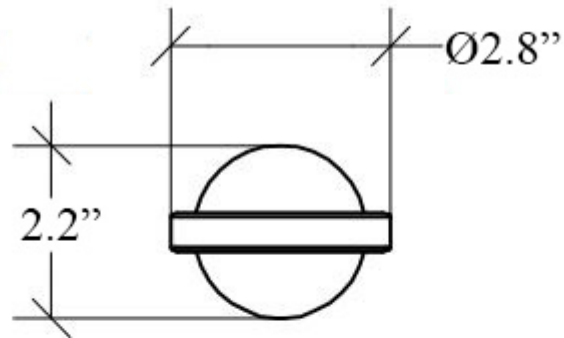

Product Specs Sheets

Collection
Noanta

Model |
Noanta 52371

Dimensions Metric
1 inch = 2.54 cm
1 inch = 25.4 mm

WS[®]
BATH
COLLECTIONS

1051 Lea Drive - Collegeville, PA 19426
Tel. 215 513 9400 - Fax 610 831 0215
www.ws bathcollections.com - info@ws bathcollections.com