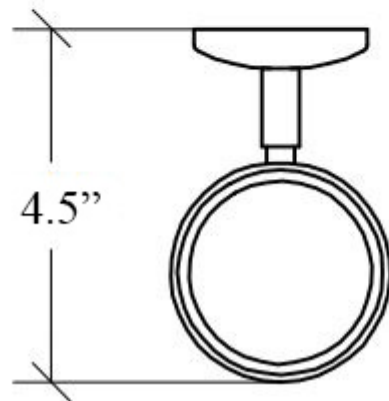

Product Specs Sheets

Collection
Noanta

Model |
Noanta 52371

Dimensions Metric
1 inch = 2.54 cm
1 inch = 25.4 mm

WS[®]
BATH
COLLECTIONS

1051 Lea Drive - Collegeville, PA 19426
Tel. 215 513 9400 - Fax 610 831 0215
www.ws bathcollections.com - info@ws bathcollections.com