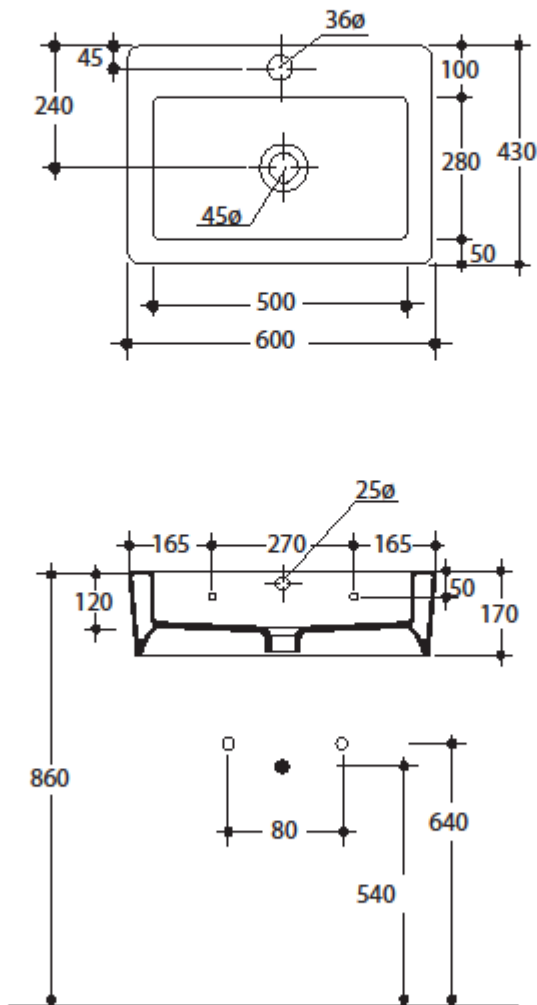

# EGO

Cod.3242

Lavabo 60x43 sospeso o appoggio monoforo

One hole wall hung or free standing washbasin 60x43

Collection  
Kerasan

Model |  
Ego 3242

Dimensions Metric

1 inch = 2.54 cm  
1 inch = 25.4 mm

### Vessel/ countertop installation

Silicone (*optional*)

Collection  
Kerasan

Model |  
E G O 3 2 4 2

Dimensions Metric

1 inch = 2.54 cm  
1 inch = 25.4 mm

**WS**<sup>®</sup>  
BATH  
COLLECTIONS

1051 Lea Drive - Collegeville, PA 19426  
Tel. 215 513 9400 - Fax 610 831 0215