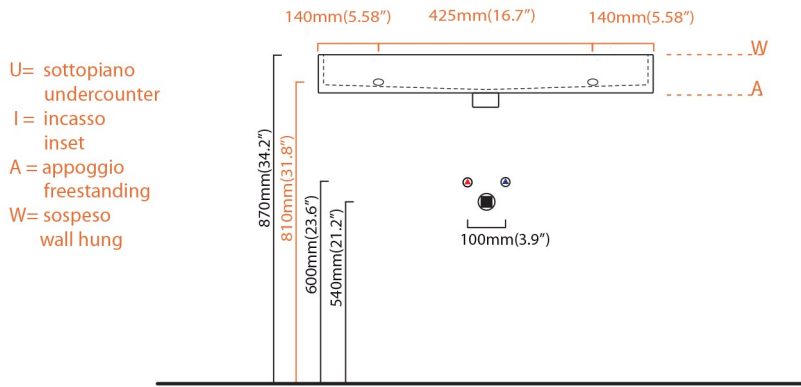

- = smaltato perimetralmente
all glazed sides
- = non smaltato dietro
unglazed behind

Collection
Urban

Model |
Urban 70

Dimensions Metric
1 inch = 2.54 cm
1 inch = 25.4 mm

WS[®]
BATH
COLLECTIONS

1051 Lea Drive - Colleagueville, PA 19426
Tel. 215 513 9400 - Fax 610 831 0215
www.wsbathcollections.com - info@wsbathcollections.com

MOUNTING HARDWARE

Wall-mount installation

Vessel/ countertop installation

Bolts

Silicone (*optional*)

Collection
Urban

Model |
Urban 70

Dimensions Metric
1 inch = 2.54 cm
1 inch = 25.4 mm