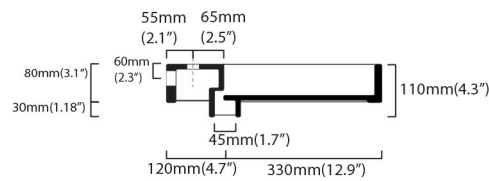

- = smaltato perimetralmente
all glazed sides
- = non smaltato dietro
unglazed behind

Collection
Urban

Model |
Urban 70

Dimensions Metric
1 inch = 2.54 cm
1 inch = 25.4 mm

WS[®]
BATH
COLLECTIONS

1051 Lea Drive - Colleagueville, PA 19426
Tel. 215 513 9400 - Fax 610 831 0215
www.wsbathcollections.com - info@wsbathcollections.com

MOUNTING HARDWARE

Wall-mount installation

Vessel/ countertop installation

Bolts

Silicone (*optional*)

Collection
Urban

Model |
Urban 70

Dimensions Metric
1 inch = 2.54 cm
1 inch = 25.4 mm