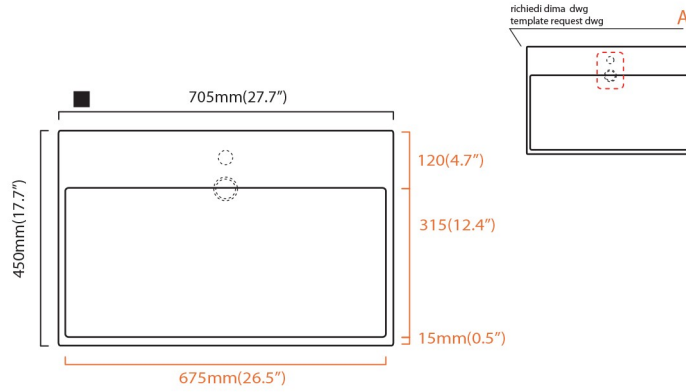

- = smaltato perimetralmente
all glazed sides
- = non smaltato dietro
unglazed behind

Collection
Urban

Model |
Urban 70

Dimensions Metric
1 inch = 2.54 cm
1 inch = 25.4 mm

WS[®]
BATH
COLLECTIONS

1051 Lea Drive - Colleagueville, PA 19426
Tel. 215 513 9400 - Fax 610 831 0215
www.wsbathcollections.com - info@wsbathcollections.com

MOUNTING HARDWARE

Wall-mount installation

Vessel/ countertop installation

Bolts

Silicone (*optional*)

Collection
Urban

Model |
Urban 70

Dimensions Metric
1 inch = 2.54 cm
1 inch = 25.4 mm