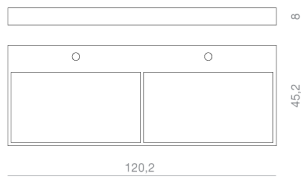

Product Specs Sheets

Urban 120

Cod. URB120
appoggio - overcounter
sospeso - wall hung

Collection
Ceramica

Model |
URBAN 120

Dimensions
shown metric

WS BATH COLLECTIONS
1051 Lea Drive - Collegeville, PA 19426
Tel. 610 831 0214 - Fax 610 831 0215
www.wsbathcollections.com
info@wsbathcollections.com