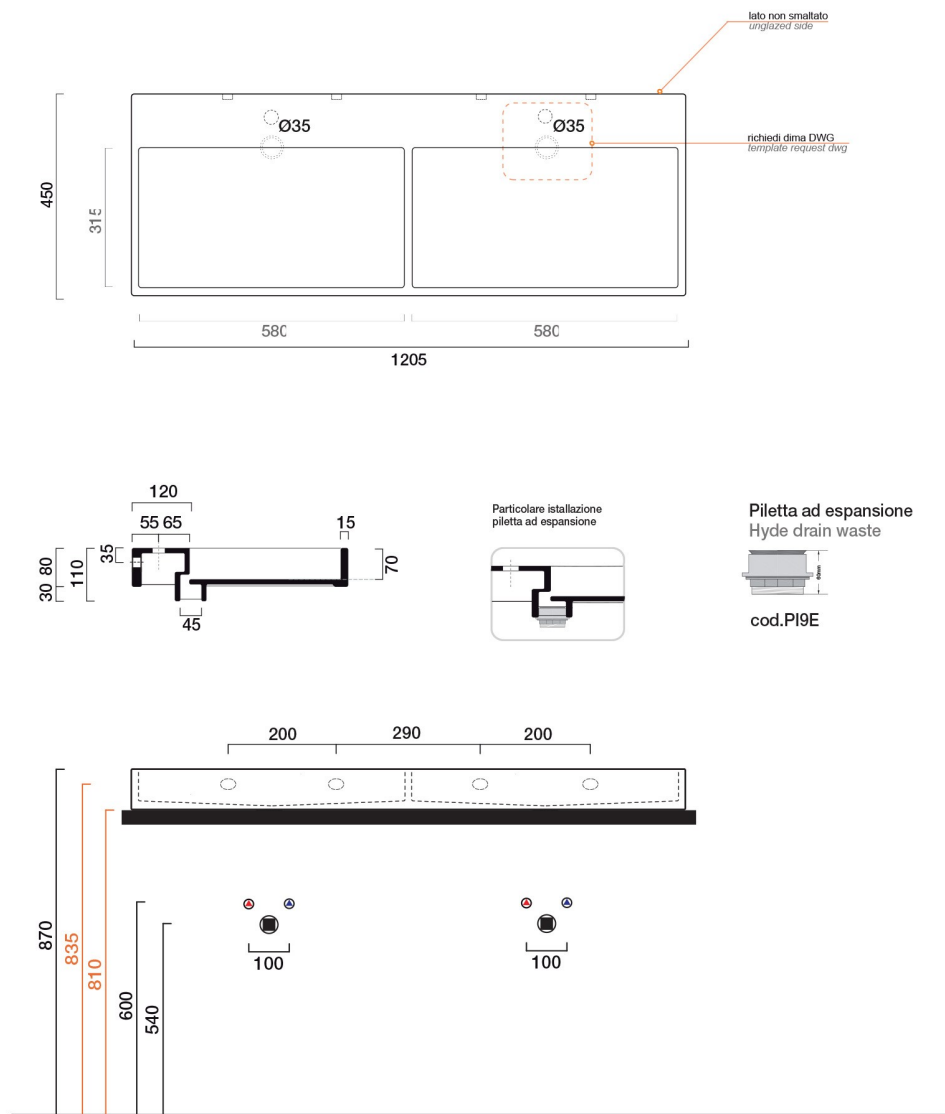

collezione
collection

Urban 120

cod.URL03

Lavabo
wash basin

Dimensioni / dimensions

L 1205 - P 450 - H 80

Troppo pieno / over flow : No/ Yes CL

Peso netto / net weight : Kg 25.2

Appoggio / sit-on

Sospeso / wall-hung

Collection
Urban

Model |
Urban 120

Dimensions Metric

1 inch = 2.54 cm
1 inch = 25.4 mm

WS[®]
BATH
COLLECTIONS

1051 Lea Drive - Colleagueville, PA 19426
Tel. 215 513 9400 - Fax 610 831 0215
www.wsbathcollections.com - info@wsbathcollections.com

We recommend the following items that work with your sink.

TRAPS

Linea 53922
Our best seller

Linea 5392

Linea 53925

Linea 53921
Space saving

DRAINS

PIL 027
Concealed drain

MOUNTING HARDWARE

Wall-mount installation

Bolts

Vessel/ countertop installation

Silicone (optional)

Collection
Urban

Model |
Urban 120

Dimensions Metric
1 inch = 2.54 cm
1 inch = 25.4 mm