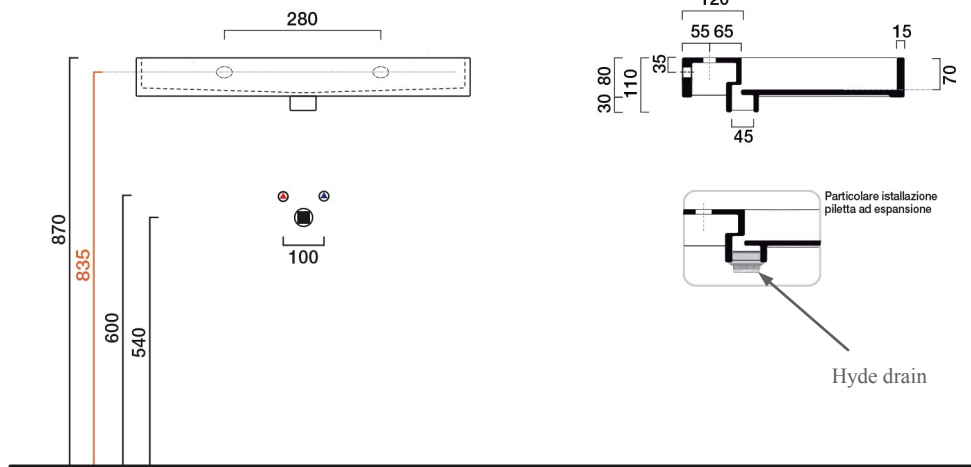

Wall mount installation