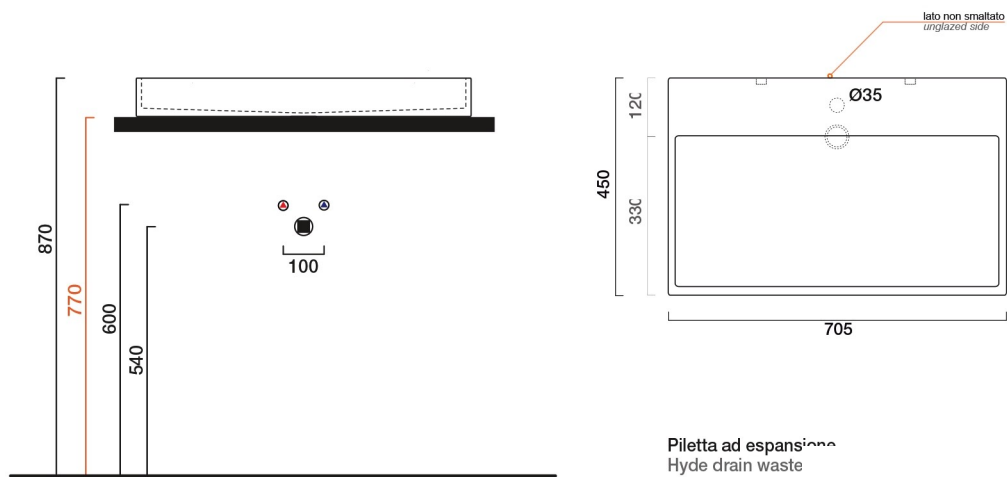

Product Installation Instruction

Counter top installation

Piletta ad espansione
Hyde drain waste