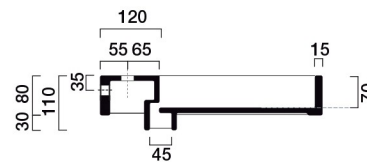

Hyde drain

Hyde drain installation

1. Insert drain at drain opening (underneath the sink)
2. Screw drain inside the hole until it is tight
3. Please note that as you screw the drain inside the hole, it will expand inside the hole

Collection
Urban

Model |
Urban 70
Urban 100
Urban 120

Dimensions Metric
1 inch = 2.54 cm
1 inch = 25.4 mm

WS®
BATH
COLLECTIONS

1051 Lea Drive - Collegeville, PA 19426
Tel. 215 513 9400 - Fax 610 831 0215

www.ws bathcollections.com - info@ws bathcollections.com