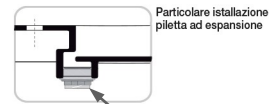

Wall-mount sinks

Bolts *(included with your sinks)*

Vessel/ countertop sinks

Silicone

Collection
 Urban

Model |
 Urban 70
 Urban 100
 Urban 120

Dimensions Metric
 1 inch = 2.54 cm
 1 inch = 25.4 mm

WS[®]
BATH
COLLECTIONS

Wall mount installation

Hyde drain

Hyde drain installation

1. Insert drain at drain opening (underneath the sink)
2. Screw drain inside the hole until it is tight
3. Please note that as you screw the drain inside the hole, it will expand inside the hole