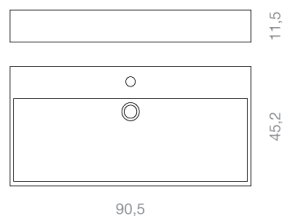

Product Specs Sheets

Unlimited 90

Cod. UNL090

appoggio – overcounter

sospeso – wall hung

Collection
Ceramica

Model |
Unlimited 90

Dimensions
shown metric