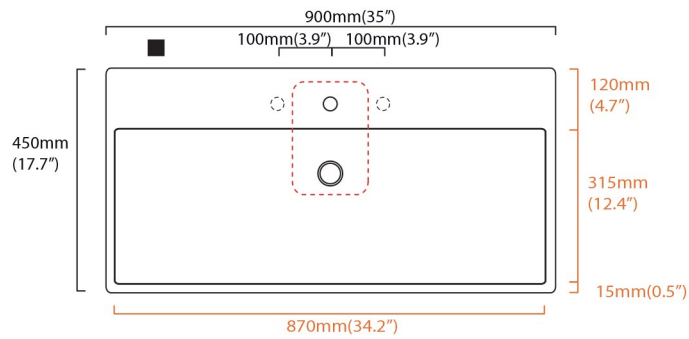

- = smaltato perimetralmente
all glazed sides
- = non smaltato dietro
unglazed behind

richiedi dima dwg
template request dwg

- U= sottopiano
undercounter
- I= incasso
inset
- A = appoggio
freestanding
- W= sospeso
wall hung

Collection
Unlimited

Model |
Unlimited 90

Dimensions Metric

1 inch = 2.54 cm
1 inch = 25.4 mm

WS BATH
COLLECTIONS

1051 Lea Drive - Collegeville, PA 19426
Tel. 215 513 9400 - Fax 610 831 0215

www.wsbathcollections.com - info@wsbathcollections.com

MOUNTING HARDWARE

Wall-mount installation

Bolts

Vessel/ countertop installation

Silicone (*optional*)

Collection
Unlimited

Model |
Unlimited 90

Dimensions Metric
1 inch = 2.54 cm
1 inch = 25.4 mm