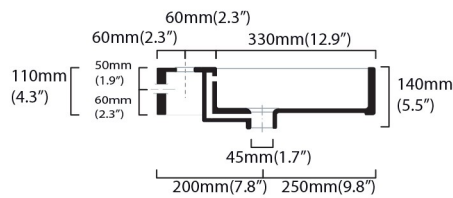

- = smaltato perimetralmente
all glazed sides
- = non smaltato dietro
unglazed behind

richiedi dima dwg
template request dwg

- U= sottopiano
undercounter
- I= incasso
inset
- A = appoggio
freestanding
- W= sospeso
wall hung

Collection
Unlimited

Model |
Unlimited 90

Dimensions Metric

1 inch = 2.54 cm
1 inch = 25.4 mm

WS BATH
COLLECTIONS

1051 Lea Drive - Collegeville, PA 19426
Tel. 215 513 9400 - Fax 610 831 0215

www.wsbathcollections.com - info@wsbathcollections.com

MOUNTING HARDWARE

Wall-mount installation

Bolts

Vessel/ countertop installation

Silicone (*optional*)

Collection
Unlimited

Model |
Unlimited 90

Dimensions Metric
1 inch = 2.54 cm
1 inch = 25.4 mm