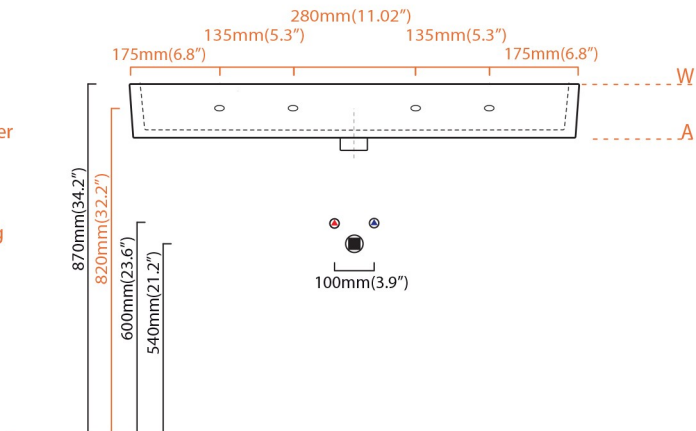

- = smaltato perimetralmente
all glazed sides
- = non smaltato dietro
unglazed behind

richiedi dima dwg
template request dwg

- U= sottopiano
undercounter
- I= incasso
inset
- A = appoggio
freestanding
- W= sospeso
wall hung

Collection
Unlimited

Model |
Unlimited 90

Dimensions Metric

1 inch = 2.54 cm
1 inch = 25.4 mm

WS BATH
COLLECTIONS

1051 Lea Drive - Collegeville, PA 19426
Tel. 215 513 9400 - Fax 610 831 0215

www.wsbathcollections.com - info@wsbathcollections.com

MOUNTING HARDWARE

Wall-mount installation

Bolts

Vessel/ countertop installation

Silicone (*optional*)

Collection
Unlimited

Model |
Unlimited 90

Dimensions Metric
1 inch = 2.54 cm
1 inch = 25.4 mm