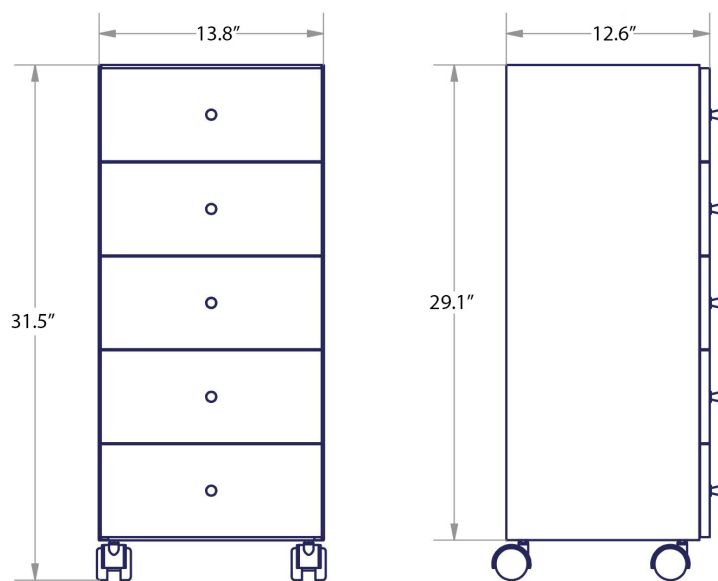

Product Specs Sheets

Runner | 5430

Base rivestita inox con ruote e 5 cassetti.

Five drawers unit on wheels, stainless steel.

Collection
Runner

Model |
Runner 5430

Dimensions Metric

1 inch = 2.54 cm
1 inch = 25.4 mm