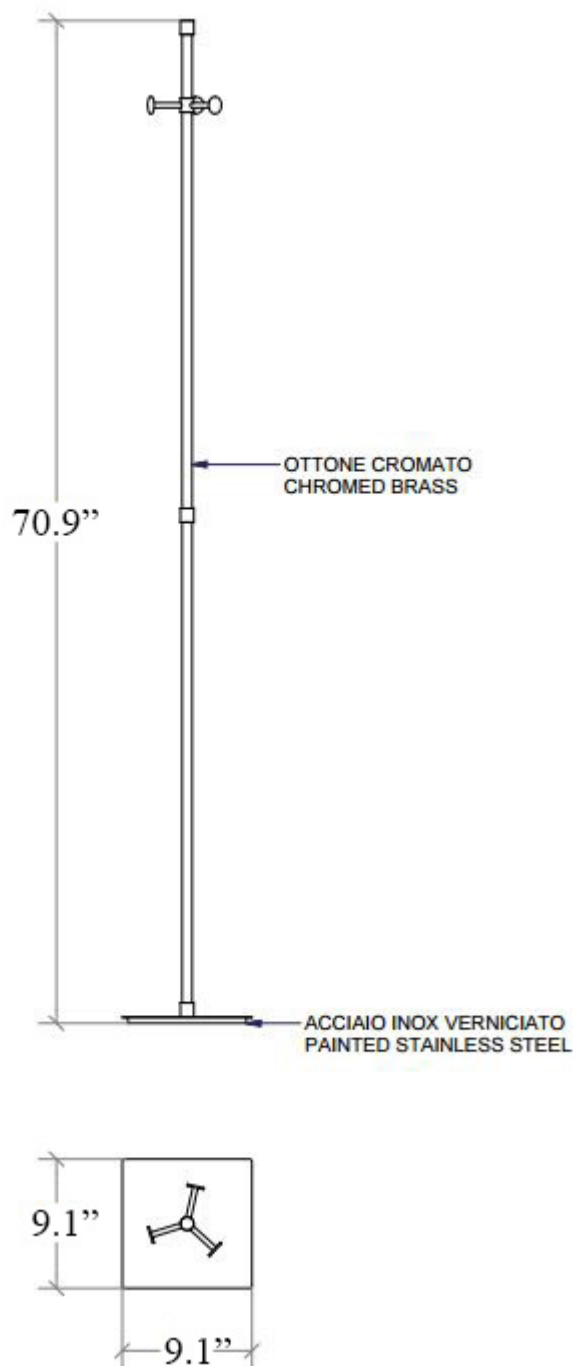

Product Specs Sheets

Collection
Ranpin

Model |
Ranpin 51195

Dimensions Metric
1 inch = 2.54 cm
1 inch = 25.4 mm

WS[®]
BATH
COLLECTIONS

1051 Lea Drive - Collegeville, PA 19426
Tel. 215 513 9400 - Fax 610 831 0215
www.ws bathcollections.com - info@ws bathcollections.com