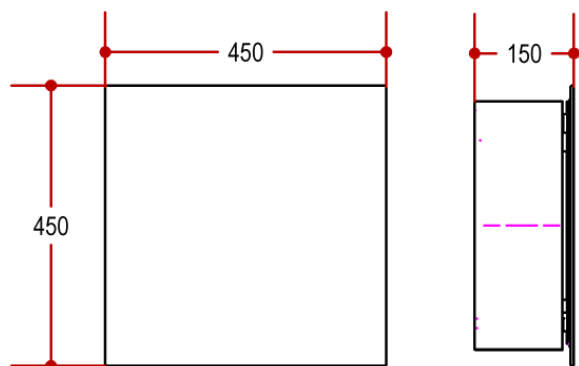

Product Specs Sheets

**COLLECTION
LINEA**

**Model |
Pika 51511**

Dimensions
shown metric

WS BATH COLLECTIONS
1051 Lea Drive - Collegeville, PA 19426
Tel. 610 831 0214 - Fax 610 831 0215
www.wsbathcollections.com
info@wsbathcollections.com