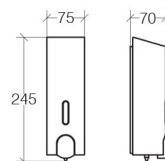

Product Specs Sheets

DOSATORE A PARETE SINGOLO 400 ML - ABS CROMATO
WALL BEARING LIQUID SOAP DISPENSER 400 ML - CHROMED ABS

WEIGHT kg 0,41
VOLUME m³ 0,0029

MAINTENANCE

Pulire con panno morbido inumidito. Non usare ammoniaca, detersivi, abrasivi contenenti candeggina

Clean with warm water and a stainless steel specific cleaner. Never use abrasives or solvent based cleaners. Never use Viakal[®]

Collection
Otel

Model |
Otel 53267

Dimensions Metric

1 inch = 2.54 cm
1 inch = 25.4 mm