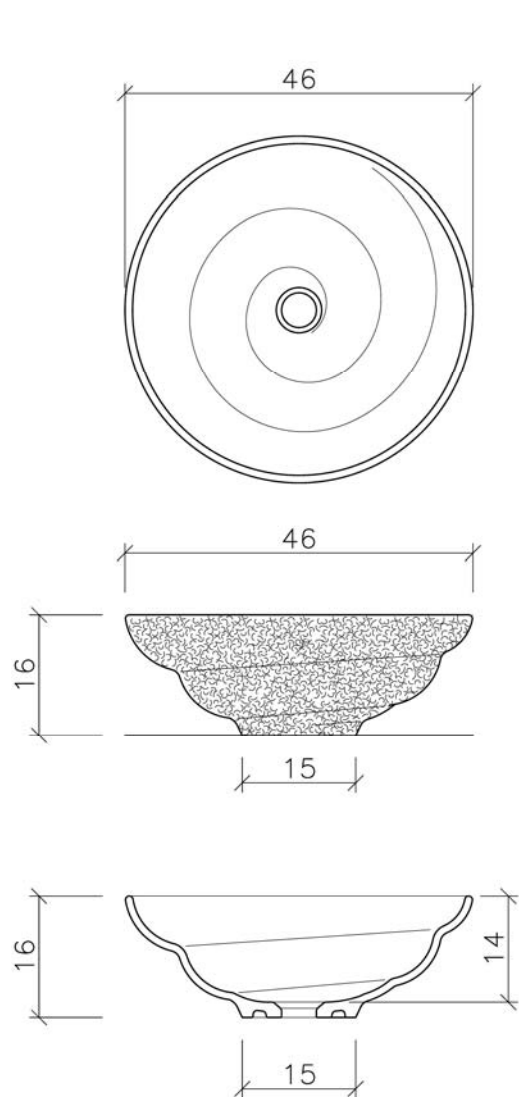

Product Specs Sheets

Collection
Ceramica

Model |
LVO 700

Dimensions
shown metric

WS BATH COLLECTIONS
1051 Lea Drive - Collegeville, PA 19426
Tel. 610 831 0214 - Fax 610 831 0215
www.wsbatchcollections.com
info@wsbatchcollections.com