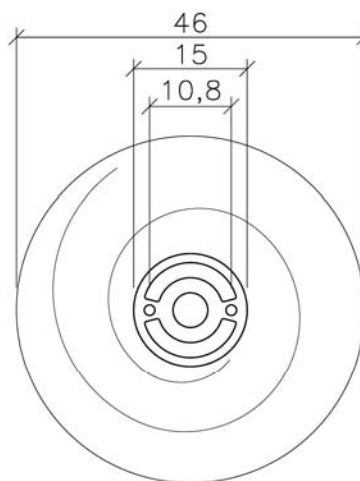

Product Specs Sheets

Collection
Ceramica

Model |
LVO 700

Dimensions
shown metric

WS BATH COLLECTIONS
1051 Lea Drive - Collegeville, PA 19426
Tel. 610 831 0214 - Fax 610 831 0215
www.wsbatchcollections.com
info@wsbatchcollections.com