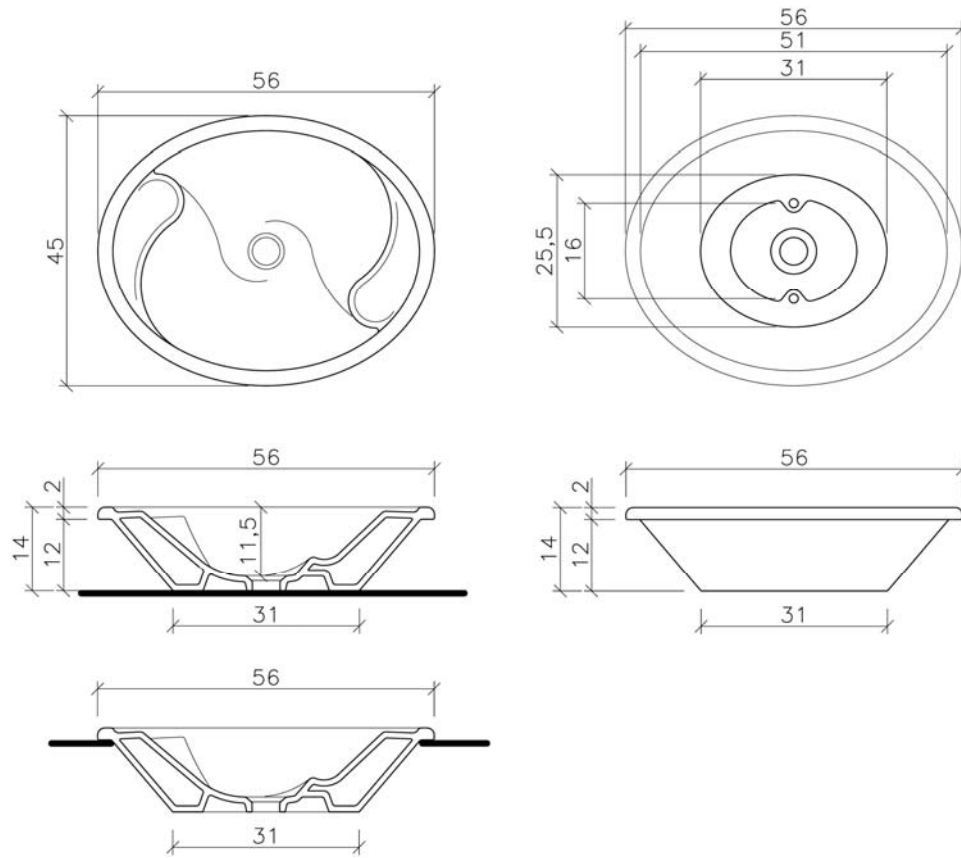

Product Specs Sheets

Collection
Ceramica

Model |
LVO 400

Dimensions
shown metric

WS BATH COLLECTIONS
1051 Lea Drive - Collegeville, PA 19426
Tel. 610 831 0214 - Fax 610 831 0215
www.wsbathcollections.com
info@wsbathcollections.com