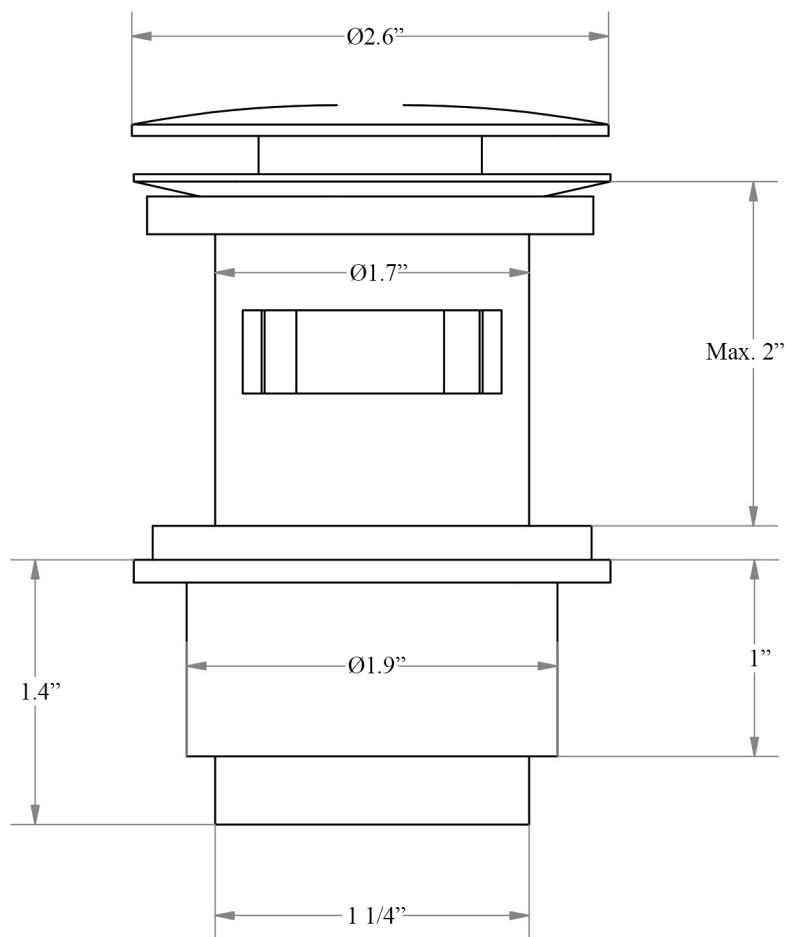

Product Specs Sheets

Spare parts | 53991

Piletta automatica klik con troppopieno.

Push waste water drain with overflow.

Collection
Linea

Model |
Linea 53991

Dimensions Metric

$1 \text{ inch} = 2.54 \text{ cm}$
 $1 \text{ inch} = 25.4 \text{ mm}$