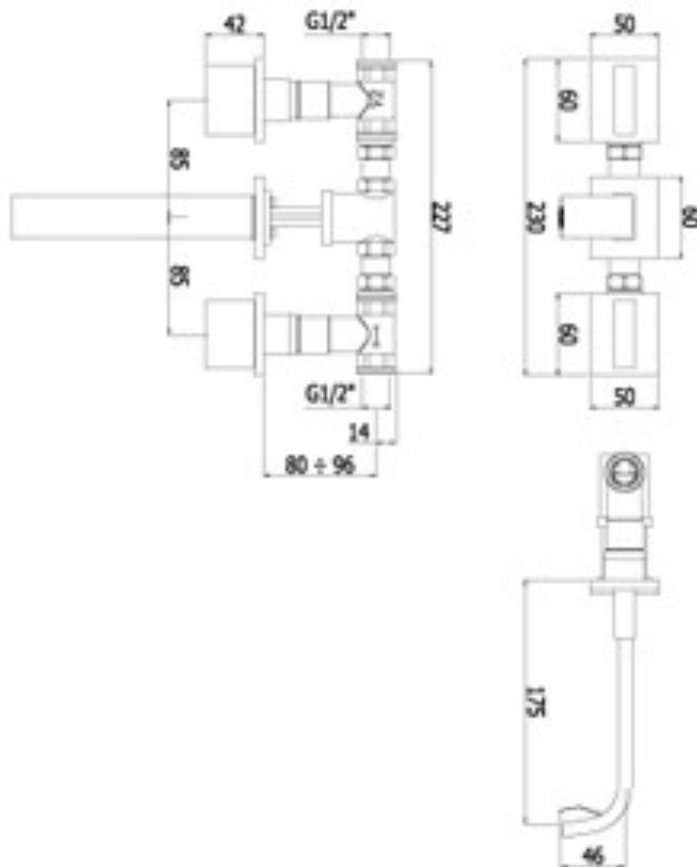

Product Specs Sheets

Collection
Level

Model |
Level LEP 003

Dimensions Metric

1 inch = 2.54 cm
1 inch = 25.4 mm

WS[®]
BATH
COLLECTIONS

1051 Lea Drive - Collegeville, PA 19426
Tel. 215 513 9400 - Fax 610 831 0215
www.ws bathcollections.com - info@ws bathcollections.com