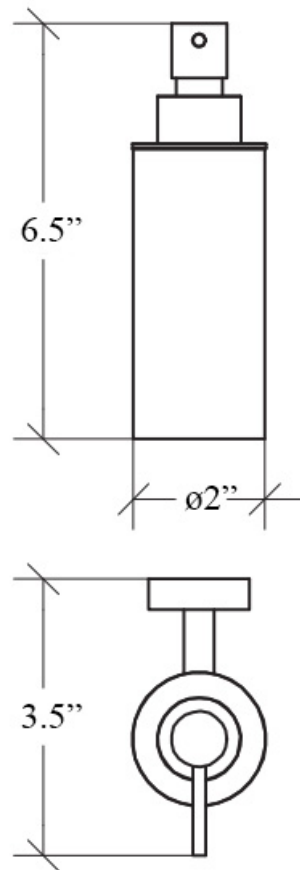

Baketo 5217

Features

- Soap Dispenser
- Available in 2 Finishes: Polished Chrome and Matte Black
- Solid Brass Base
- Volume: 180 ml
- Made in Italy

SKU# | Option:

- Baketo 5217.29 | Polished Chrome
- Baketo 5217.22 | Matte Black

Finishes:

 Polished Chrome

 Matte Black

Collection
Baketo

Model |
Baketo 5217

Dimensions Metric

1 inch = 2.54 cm

1 inch = 25.4 mm

WEIGHT 1.2 LBS

VOLUME m³ 0,0022

WALL SOAP DISPENSER
180 ML - CHROMED BRASS

Collection
Baketo

Model |
Baketo 5217

Dimensions Metric

1 inch = 2.54 cm
1 inch = 25.4 mm

WS[®]
BATH
COLLECTIONS