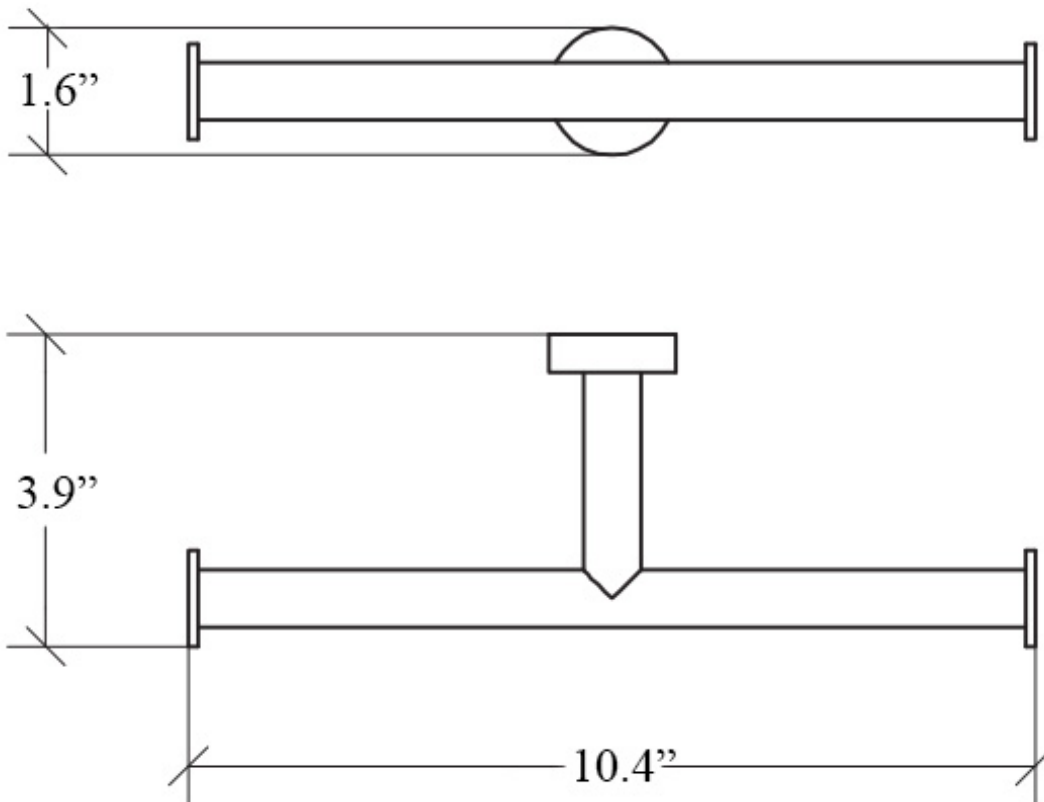

### Finishes:

 Polished Chrome

 Matte Black

**Collection**  
Baketo

**Model |**  
Baketo 5205

Dimensions Metric

*1 inch = 2.54 cm*

*1 inch = 25.4 mm*

Collection  
Baketo

Model |  
Baketo 5205

Dimensions Metric  
*1 inch = 2.54 cm*  
*1 inch = 25.4 mm*

**WS<sup>®</sup>**  
**BATH**  
**COLLECTIONS**

1051 Lea Drive - Collegeville, PA 19426  
Tel. 215 513 9400 - Fax 610 831 0215  
[www.ws bathcollections.com](http://www.ws bathcollections.com) - [info@ws bathcollections.com](mailto:info@ws bathcollections.com)