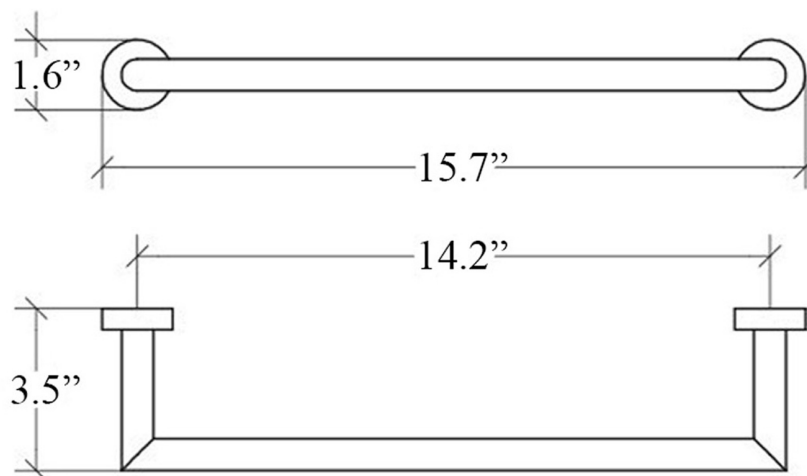

Baketo 5210

Features

- Towel Bar
- Available in 2 Finishes: Polished Chrome and Matte Black
- Solid Brass Base
- Made in Italy

SKU# | Option:

- Baketo 5210.29 | Polished Chrome
- Baketo 5210.22 | Matte Black

Finishes:

 Polished Chrome

 Matte Black

Collection
Baketo

Model |
Baketo 5210

Dimensions Metric

1 inch = 2.54 cm

1 inch = 25.4 mm

1051 Lea Drive - Collegeville, PA 19426
Tel. 215 513 9400 - Fax 610 831 0215

www.ws bathcollections.com - info@ws bathcollectins.com

Product Specs Sheets

Collection
Baketo

Model |
Baketo 5210

Dimensions Metric

1 inch = 2.54 cm
1 inch = 25.4 mm

WS[®]
BATH
COLLECTIONS

1051 Lea Drive - Collegeville, PA 19426
Tel. 215 513 9400 - Fax 610 831 0215
www.ws bathcollections.com - info@ws bathcollections.com