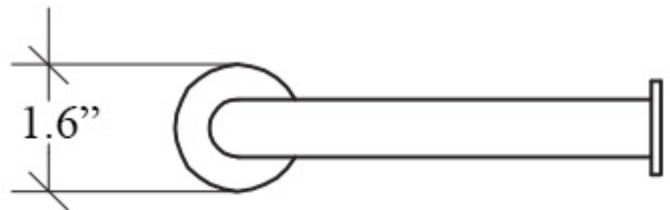

Finishes:

 Polished Chrome

 Matte Black

Collection
Baketo

Model |
Baketo 5204

Dimensions Metric

1 inch = 2.54 cm

1 inch = 25.4 mm

WEIGHT 0.5 LBS TOILET PAPER HOLDER - CHROMED BRASS

VOLUME m³ 0,0010

Collection
Baketo

Model |
Baketo 5204

Dimensions Metric

1 inch = 2.54 cm
1 inch = 25.4 mm

WS[®]
BATH
COLLECTIONS

1051 Lea Drive - Collegeville, PA 19426
Tel. 215 513 9400 - Fax 610 831 0215
www.ws bathcollections.com - info@ws bathcollections.com