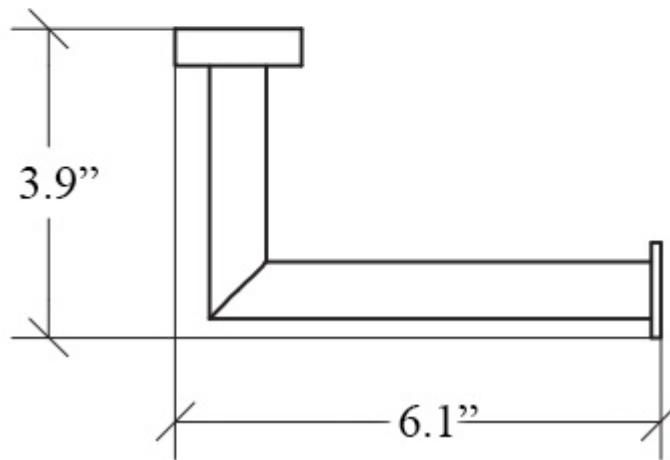

Finishes:

 Polished Chrome

 Matte Black

Collection
Baketo

Model |
Baketo 5204

Dimensions Metric

1 inch = 2.54 cm

1 inch = 25.4 mm

WEIGHT 0.5 LBS TOILET PAPER HOLDER - CHROMED BRASS

VOLUME m³ 0,0010

Collection
Baketo

Model |
Baketo 5204

Dimensions Metric

1 inch = 2.54 cm
1 inch = 25.4 mm

WS[®]
BATH
COLLECTIONS

1051 Lea Drive - Collegeville, PA 19426
Tel. 215 513 9400 - Fax 610 831 0215
www.ws bathcollections.com - info@ws bathcollections.com