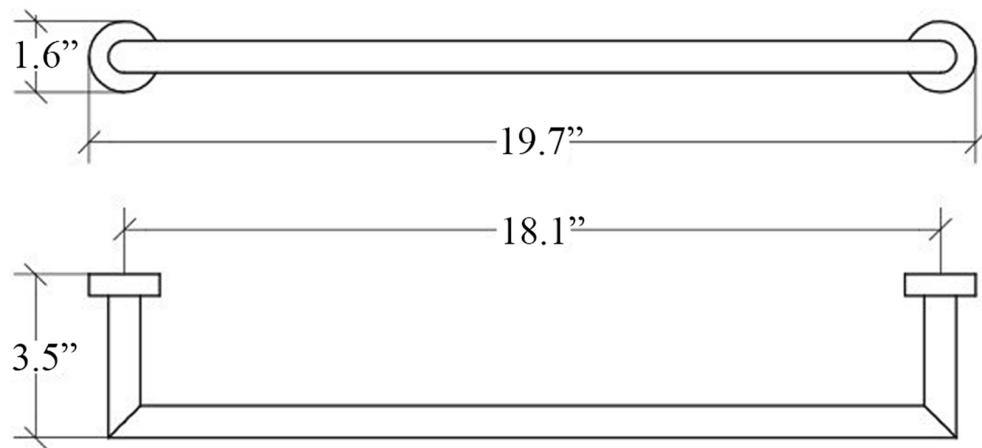

Finishes:

 Polished Chrome

 Matte Black

Collection
Baketo

Model |
Baketo 5211

Dimensions Metric

1 inch = 2.54 cm

1 inch = 25.4 mm

1051 Lea Drive - Collegeville, PA 19426
Tel. 215 513 9400 - Fax 610 831 0215

www.ws bathcollections.com - info@ws bathcollectins.com

Product Specs Sheets

Collection
Baketo

Model |
Baketo 5211

Dimensions Metric

1 inch = 2.54 cm
1 inch = 25.4 mm

WS[®]
BATH
COLLECTIONS

1051 Lea Drive - Collegeville, PA 19426
Tel. 215 513 9400 - Fax 610 831 0215
www.ws bathcollections.com - info@ws bathcollections.com