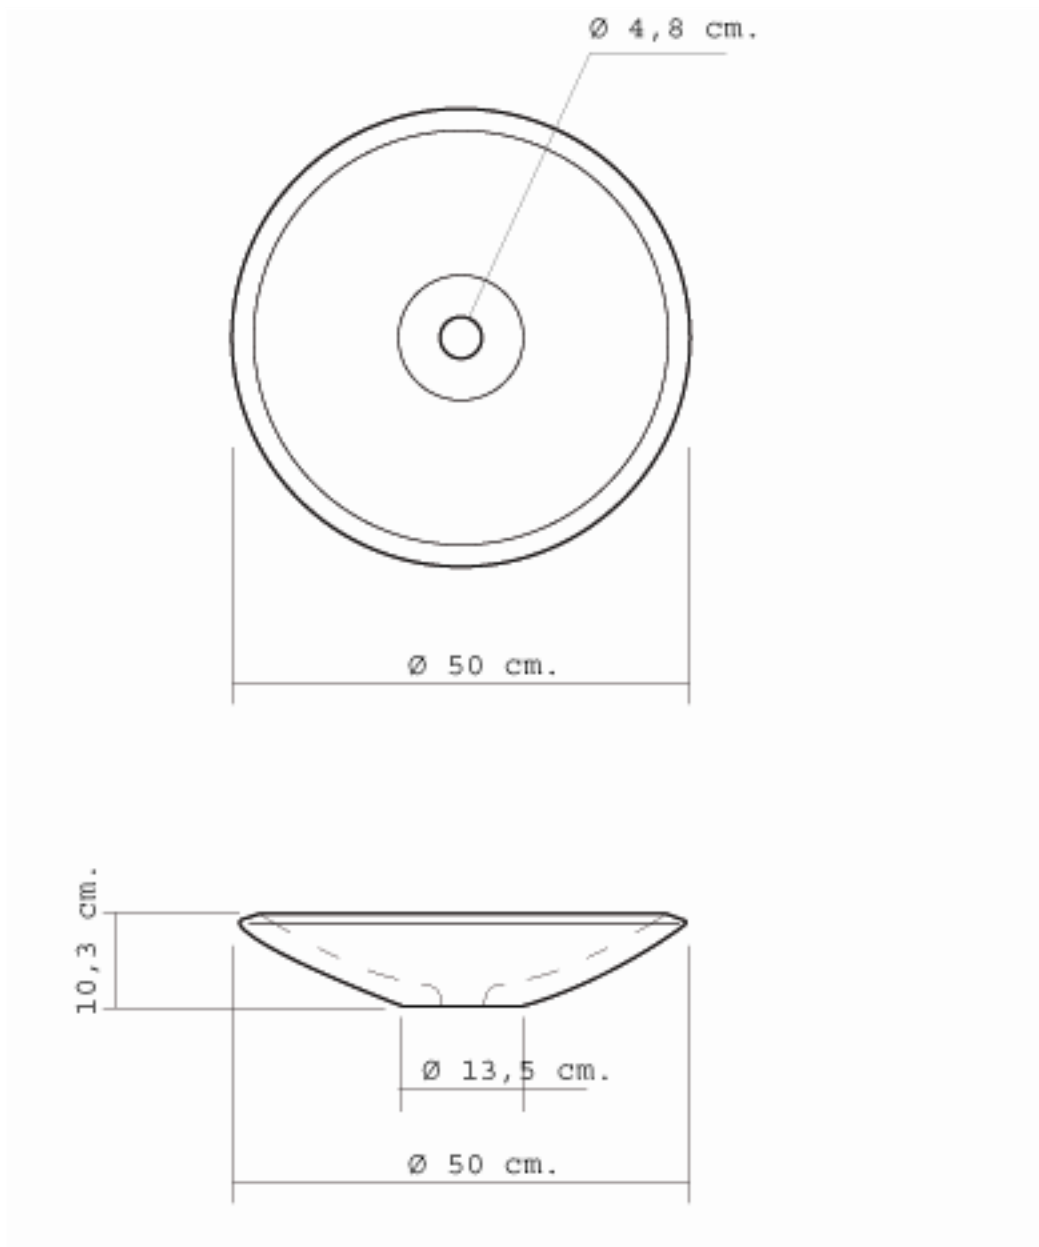

Product Specs Sheets

COLLECTION
Concert

Model |
Ronodo 51.55.48

Dimensions
shown metric

WS BATH COLLECTIONS
1051 Lea Drive - Collegeville, PA 19426
Tel. 610 831 0214 - Fax 610 831 0215
www.wsbathcollections.com
info@wsbathcollections.com