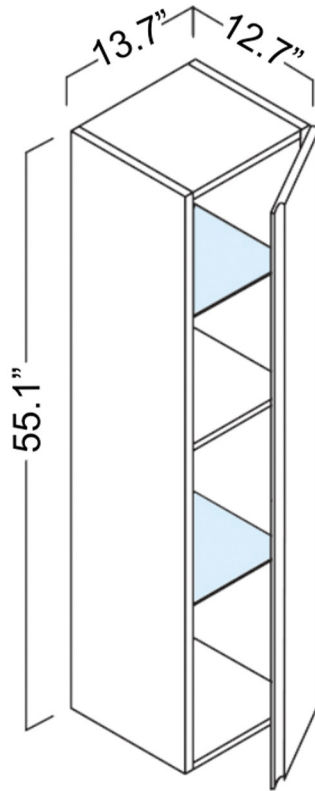

Perla COL01

Technical information

Cierre amortiguado. Soft close.
Fermeture ralentie. Frenata soft close.
Sanfter Verschluss. نظام إغلاق أوتوماتيكي

Apertura reversible. Reversible opening. Overture réversible. Apertura reversibile. Reversible Öffnung.
فتح عكسيها

Collection |
Perla

Model |
Perla COL01

Dimensions Metric

1 inch = 2.54 cm

1 inch = 25.4 mm

WS®
BATH
COLLECTIONS

1051 Lea Drive - Collegeville, PA 19426
Tel. 215 513 9400 - Fax 610 831 0215

www.ws bathcollections.com - info@ws bathcollectins.com