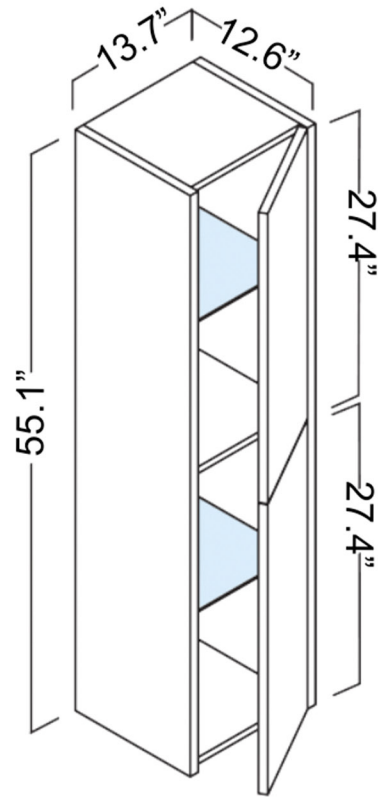

Dalia COL01

Technical information

Cierre amortiguado. Soft close.
Fermeture ralentie. Frenata soft close.
Sanfter Verschluss. نظام إغلاق انوماتيكي

Reversible girando puerta. Reversible rotating door. Porte réversible droite-gauche en retournant la porte.
باب دوار قابل للانعكاس

Acabado lacado brillo. Glossy lacquered finish. Laquéé brillant. Laccato lucido.
Glänzend lackiert. لكر لميع

Estante de cristal. Glass shelf. Étagère en verre. Glasablage. Reversible Öffnung. الجرف الزجاجي

Collection |
Dalia

Model |
Dalia COL01

Dimensions Metric

1 inch = 2.54 cm

1 inch = 25.4 mm

WS®
BATH
COLLECTIONS

1051 Lea Drive - Collegeville, PA 19426
Tel. 215 513 9400 - Fax 610 831 0215

www.ws bathcollections.com - info@ws bathcollectins.com