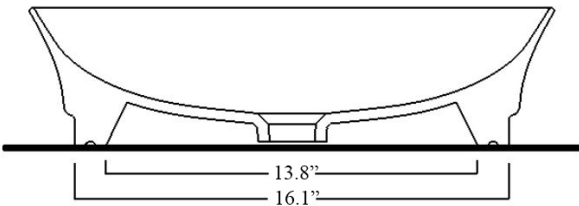

Mood ID 50.38

Features

- Bathroom Sink
- Made of Ceramic
- Glossy White Finish
- Without Overflow
- Countertop (Vessel) Installation
- Thin Edge: Reduced Thickness for a Captivating Design
- 4 mm Edge
- Made in Italy

Related Items:

- WSBC 00076 | Push Waste Drain
- WSBC 53922 | Decorative Trap

Finishes:

 Glossy White

SKU# | Options:

- Mood ID 50.38 WG | Glossy White

* WS Bath Collections reserves the right to revise dimensions or information on this sheet without notice

Collection Mood	Model Mood ID 50.38	Dimensions Metric <i>1 inch = 2.54 cm</i> <i>1 inch = 25.4 mm</i>	 1051 Lea Drive - Collegeville, PA 19426 Tel. 215 513 9400 - Fax 610 831 0215 www.ws bathcollections.com - info@ws bathcollections.com
-----------------------------	---------------------------------	---	---

Mood ID 50.38

Weight: 13.9 lbs.

* WS Bath Collections reserves the right to revise dimensions or information on this sheet without notice

Collection |
Mood

Model |
Mood ID 50.38

Dimensions Metric
1 inch = 2.54 cm
1 inch = 25.4 mm