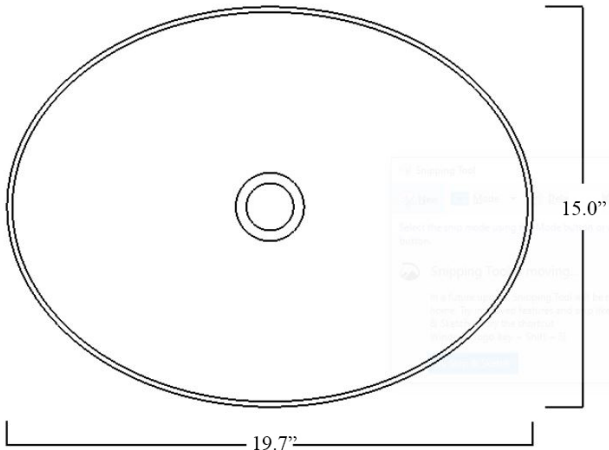

Mood ID 50.38

Features

- Bathroom Sink
- Made of Ceramic
- Glossy White Finish
- Without Overflow
- Countertop (Vessel) Installation
- Thin Edge: Reduced Thickness for a Captivating Design
- 4 mm Edge
- Made in Italy

Collection Mood	Model Mood ID 50.38	Dimensions Metric <i>1 inch = 2.54 cm</i> <i>1 inch = 25.4 mm</i>	 1051 Lea Drive - Collegeville, PA 19426 Tel. 215 513 9400 - Fax 610 831 0215 www.ws bathcollections.com - info@ws bathcollections.com
-----------------------------	---------------------------------	---	---

Mood ID 50.38

Weight: 13.9 lbs.

* WS Bath Collections reserves the right to revise dimensions or information on this sheet without notice

Collection |
Mood

Model |
Mood ID 50.38

Dimensions Metric
1 inch = 2.54 cm
1 inch = 25.4 mm

Silicone (optional)

Collection
Mood

Model |
Mood ID 50.38

Dimensions Metric
1 inch = 2.54 cm
1 inch = 25.4 mm

WS[®]

**BATH
COLLECTIONS**

1051 Lea Drive - Collegeville, PA 19426
Tel. 215 513 9400 - Fax 610 831 0215