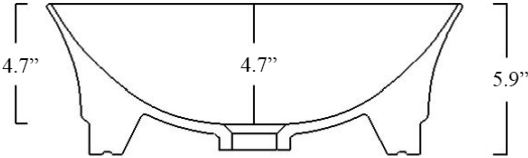

Collection Mood ID	Model Mood ID 42R	Dimensions Metric <i>1 inch = 2.54 cm</i> <i>1 inch = 25.4 mm</i>	 1051 Lea Drive - Collegeville, PA 19426 Tel. 215 513 9400 - Fax 610 831 0215 www.ws bathcollections.com - info@ws bathcollections.com
--------------------------------	-------------------------------	---	---

Mood ID 42R

Weight: 16.1 lbs.

* WS Bath Collections reserves the right to revise dimensions or information on this sheet without notice

<p>Collection Mood</p>	<p>Model Mood ID 42R</p>	<p>Dimensions Metric <i>1 inch = 2.54 cm</i> <i>1 inch = 25.4 mm</i></p>	<p> 1051 Lea Drive - Collegeville, PA 19426 Tel. 215 513 9400 - Fax 610 831 0215 www.ws bathcollections.com - info@ws bathcollections.com</p>
-------------------------------------	---------------------------------------	--	---