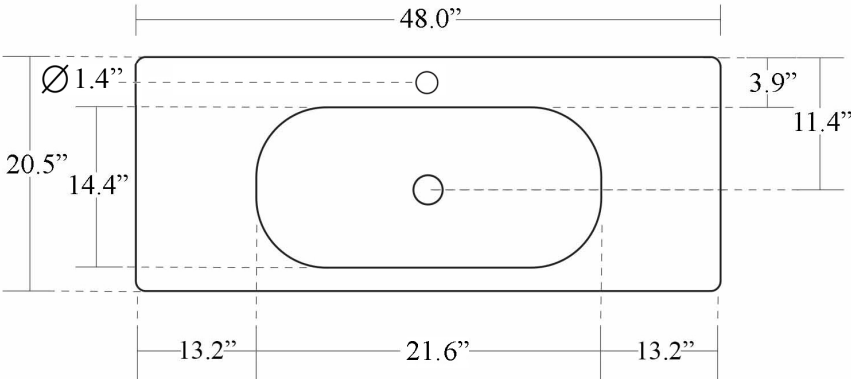

Related Items:

- WSBC 00076 | Push Waste Drain
- WSBC 53922 | Decorative Trap

Finishes:

-  Glossy White
-  Matte Black

SKU# | Options:

- Shape 5480.01 | Glossy White
- Shape 5480.31 | Matte Black

* WS Bath Collections reserves the right to revise dimensions or information on this sheet without notice

Collection Shape	Model Shape 5480	Dimensions Metric <i>1 inch = 2.54 cm</i> <i>1 inch = 25.4 mm</i>	 1051 Lea Drive - Collegeville, PA 19426 Tel. 215 513 9400 - Fax 610 831 0215 www.ws bathcollections.com - info@ws bathcollections.com
------------------------------	------------------------------	---	---

* WS Bath Collections reserves the right to revise dimensions or information on this sheet without notice

<p>Collection Shape</p>	<p>Model Shape 5480</p>	<p>Dimensions Metric 1 inch = 2.54 cm 1 inch = 25.4 mm</p>	 <p>1051 Lea Drive - Collegeville, PA 19426 Tel. 215 513 9400 - Fax 610 831 0215 www.ws bathcollections.com - info@ws bathcollections.com</p>
--------------------------------------	--------------------------------------	--	---