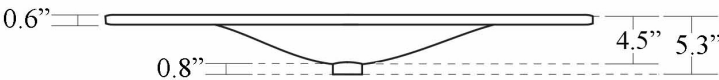

Collection Shape	Model Shape 5480	Dimensions Metric <i>1 inch = 2.54 cm</i> <i>1 inch = 25.4 mm</i>	 1051 Lea Drive - Collegeville, PA 19426 Tel. 215 513 9400 - Fax 610 831 0215 www.ws bathcollections.com - info@ws bathcollections.com
------------------------------	------------------------------	---	---

* WS Bath Collections reserves the right to revise dimensions or information on this sheet without notice

<p>Collection Shape</p>	<p>Model Shape 5480</p>	<p>Dimensions Metric 1 inch = 2.54 cm 1 inch = 25.4 mm</p>	 <p>1051 Lea Drive - Collegeville, PA 19426 Tel. 215 513 9400 - Fax 610 831 0215 www.ws bathcollections.com - info@ws bathcollections.com</p>
--------------------------------------	--------------------------------------	--	---