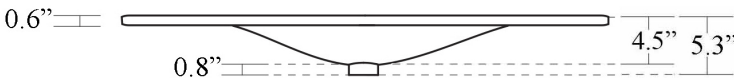

Collection Shape	Model Shape 5470	Dimensions Metric <i>1 inch = 2.54 cm</i> <i>1 inch = 25.4 mm</i>	 1051 Lea Drive - Collegeville, PA 19426 Tel. 215 513 9400 - Fax 610 831 0215 www.ws bathcollections.com - info@ws bathcollections.com
------------------------------	------------------------------	---	---

* WS Bath Collections reserves the right to revise dimensions or information on this sheet without notice

<p>Collection Shape</p>	<p>Model Shape 5470</p>	<p>Dimensions Metric 1 inch = 2.54 cm 1 inch = 25.4 mm</p>	 <p>1051 Lea Drive - Collegeville, PA 19426 Tel. 215 513 9400 - Fax 610 831 0215 www.ws bathcollections.com - info@ws bathcollections.com</p>
--------------------------------------	--------------------------------------	--	---