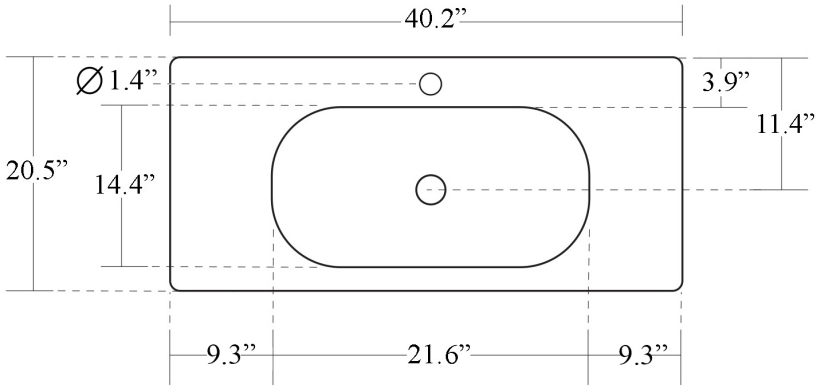

Related Items:

- WSBC 00076 | Push Waste Drain
- WSBC 53922 | Decorative Trap

Finishes:

-  Glossy White
-  Matte Black

SKU# | Options:

- Shape 5470.01 | Glossy White
- Shape 5470.31 | Matte Black

* WS Bath Collections reserves the right to revise dimensions or information on this sheet without notice

Collection Shape	Model Shape 5470	Dimensions Metric <i>1 inch = 2.54 cm</i> <i>1 inch = 25.4 mm</i>	 1051 Lea Drive - Collegeville, PA 19426 Tel. 215 513 9400 - Fax 610 831 0215 www.ws bathcollections.com - info@ws bathcollections.com
------------------------------	------------------------------	---	---

* WS Bath Collections reserves the right to revise dimensions or information on this sheet without notice

<p>Collection Shape</p>	<p>Model Shape 5470</p>	<p>Dimensions Metric 1 inch = 2.54 cm 1 inch = 25.4 mm</p>	 <p>1051 Lea Drive - Collegeville, PA 19426 Tel. 215 513 9400 - Fax 610 831 0215 www.ws bathcollections.com - info@ws bathcollections.com</p>
--------------------------------------	--------------------------------------	--	---