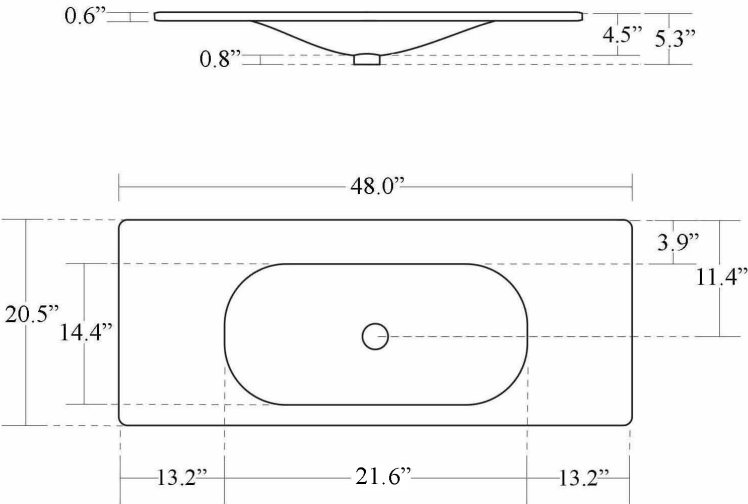

Louise 5480.01+9333K4

Features

- Free Standing Bathroom Console Unit (Sink + Structure)
- Sink: Shape 5480.01
- Console: Louise 9333K4
- Sink in Glossy White
- Console in Matte Black With Glossy White Ceramic Shelf
- Sink Made of Ceramic
- Console Made of Stainless Steel
- Sink Without Overflow
- Sink Available With One Faucet Hole
- Made in Italy

* WS Bath Collections reserves the right to revise dimensions or information on this sheet without notice

| | | | |
|-------------------------------|---|---|---|
| Collection Louise | Model Louise 5480.01+9333K4 | Dimensions Metric <i>1 inch = 2.54 cm</i> <i>1 inch = 25.4 mm</i> |  1051 Lea Drive - Collegeville, PA 19426 Tel. 215 513 9400 - Fax 610 831 0215 www.ws bathcollections.com - info@ws bathcollections.com |
|-------------------------------|---|---|---|

Louise 5480.01+9333K4

| | | | |
|-------------------------------------|---|--|---|
| <p>Collection Louise</p> | <p>Model Louise 5480.01+9333K4</p> | <p>Dimensions Metric 1 inch = 2.54 cm 1 inch = 25.4 mm</p> |  <p>1051 Lea Drive - Collegeville, PA 19426 Tel. 215 513 9400 - Fax 610 831 0215 www.ws bathcollections.com - info@ws bathcollections.com</p> |
|-------------------------------------|---|--|---|

Bolts

Silicone (optional)

Collection
Louise

Model |
Louise 5480.01+9333K4

Dimensions Metric
1 inch = 2.54 cm
1 inch = 25.4 mm

WS[®]

BATH
COLLECTIONS

1051 Lea Drive - Collegeville, PA 19426
Tel. 215 513 9400 - Fax 610 831 0215