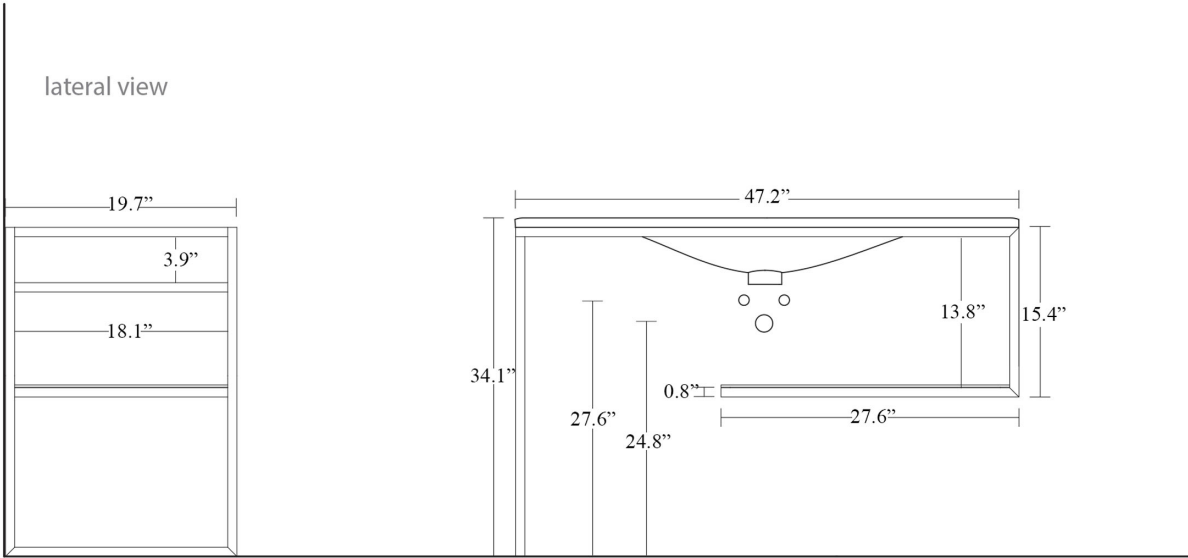

Louise 5480.01+9333K4

Features

- Free Standing Bathroom Console Unit (Sink + Structure)
- Sink: Shape 5480.01
- Console: Louise 9333K4
- Sink in Glossy White
- Console in Matte Black With Glossy White Ceramic Shelf
- Sink Made of Ceramic
- Console Made of Stainless Steel
- Sink Without Overflow
- Sink Available With One Faucet Hole
- Made in Italy

* WS Bath Collections reserves the right to revise dimensions or information on this sheet without notice

| | | | |
|-------------------------------|---|---|---|
| Collection Louise | Model Louise 5480.01+9333K4 | Dimensions Metric <i>1 inch = 2.54 cm</i> <i>1 inch = 25.4 mm</i> |  1051 Lea Drive - Collegeville, PA 19426 Tel. 215 513 9400 - Fax 610 831 0215 www.ws bathcollections.com - info@ws bathcollections.com |
|-------------------------------|---|---|---|

Louise 5480.01+9333K4

| | | | |
|-------------------------------------|---|--|---|
| <p>Collection Louise</p> | <p>Model Louise 5480.01+9333K4</p> | <p>Dimensions Metric 1 inch = 2.54 cm 1 inch = 25.4 mm</p> |  <p>1051 Lea Drive - Collegeville, PA 19426 Tel. 215 513 9400 - Fax 610 831 0215 www.ws bathcollections.com - info@ws bathcollections.com</p> |
|-------------------------------------|---|--|---|

Bolts

Silicone (optional)

Collection
Louise

Model |
Louise 5480.01+9333K4

Dimensions Metric
1 inch = 2.54 cm
1 inch = 25.4 mm

WS[®]

BATH
COLLECTIONS

1051 Lea Drive - Collegeville, PA 19426
Tel. 215 513 9400 - Fax 610 831 0215