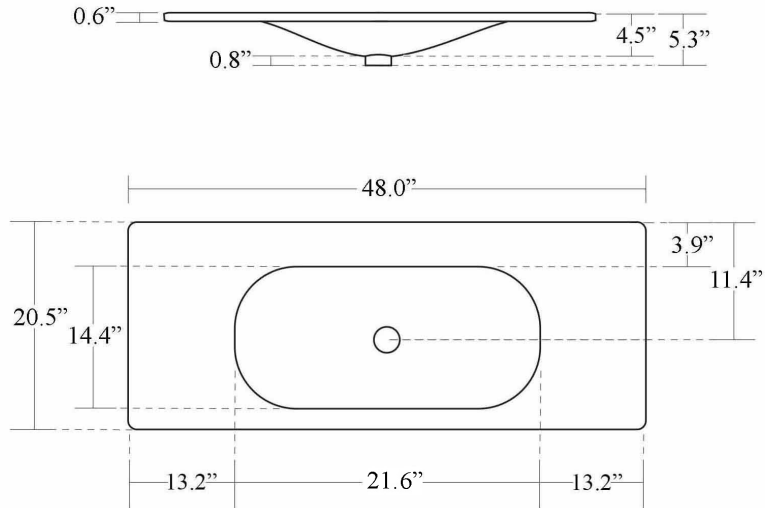

* WS Bath Collections reserves the right to revise dimensions or information on this sheet without notice

Collection Louise	Model Louise 5480.01+9333K3	Dimensions Metric <i>1 inch = 2.54 cm</i> <i>1 inch = 25.4 mm</i>	 1051 Lea Drive - Collegeville, PA 19426 Tel. 215 513 9400 - Fax 610 831 0215 www.ws bathcollections.com - info@ws bathcollections.com
-------------------------------	---	---	---

Louise 5480.01+9333K3

lateral view

Collection
Louise

Model |
Louise 5480.01+9333K3

Dimensions Metric
1 inch = 2.54 cm
1 inch = 25.4 mm

1051 Lea Drive - Collegeville, PA 19426
Tel. 215 513 9400 - Fax 610 831 0215
www.ws bathcollections.com - info@ws bathcollections.com

Bolts

Silicone (optional)

Collection
Louise

Model |
Louise 5480.01+9333K3

Dimensions Metric
1 inch = 2.54 cm
1 inch = 25.4 mm

WS®
BATH
COLLECTIONS

1051 Lea Drive - Collegeville, PA 19426
Tel. 215 513 9400 - Fax 610 831 0215