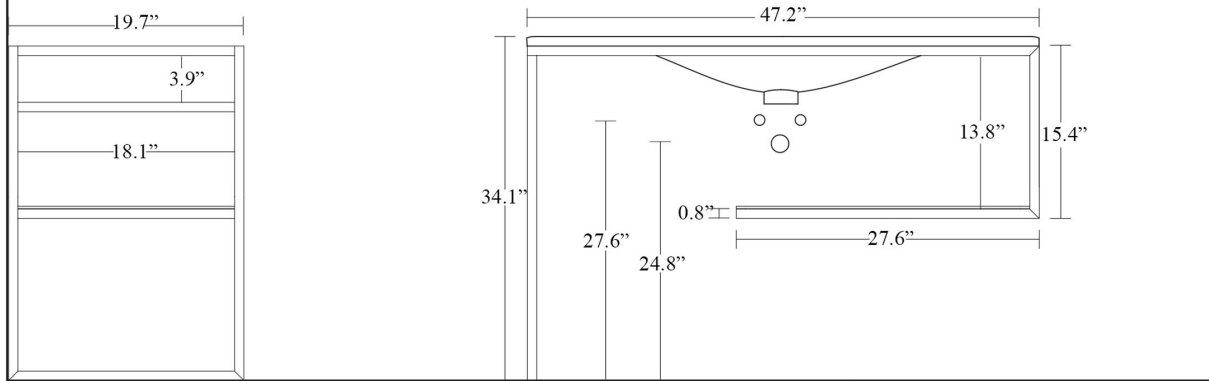

* WS Bath Collections reserves the right to revise dimensions or information on this sheet without notice

Collection Louise	Model Louise 5480.01+9333K3	Dimensions Metric <i>1 inch = 2.54 cm</i> <i>1 inch = 25.4 mm</i>	 1051 Lea Drive - Collegeville, PA 19426 Tel. 215 513 9400 - Fax 610 831 0215 www.ws bathcollections.com - info@ws bathcollections.com
-------------------------------	---	---	---

Louise 5480.01+9333K3

lateral view

Collection
Louise

Model |
Louise 5480.01+9333K3

Dimensions Metric
1 inch = 2.54 cm
1 inch = 25.4 mm

1051 Lea Drive - Collegeville, PA 19426
Tel. 215 513 9400 - Fax 610 831 0215
www.ws bathcollections.com - info@ws bathcollections.com

Bolts

Silicone (optional)

Collection
Louise

Model |
Louise 5480.01+9333K3

Dimensions Metric
1 inch = 2.54 cm
1 inch = 25.4 mm

WS®
BATH
COLLECTIONS

1051 Lea Drive - Collegeville, PA 19426
Tel. 215 513 9400 - Fax 610 831 0215