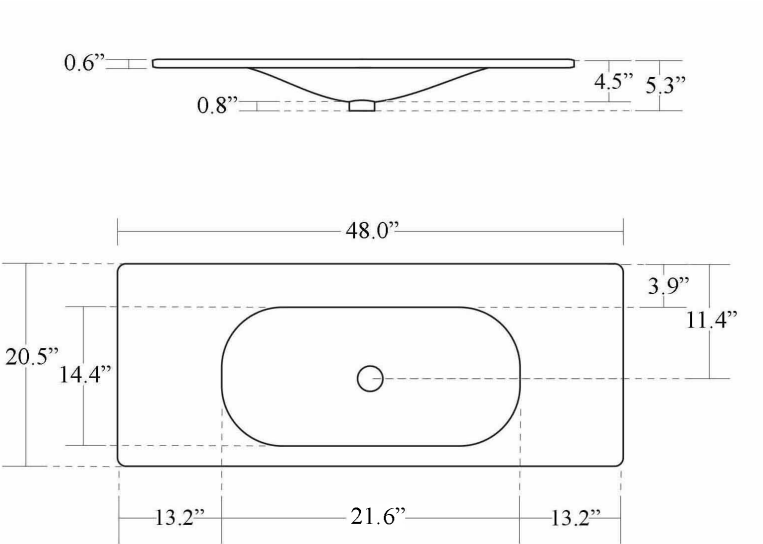

### Finishes:

-  Sink: Glossy White
-  Console: Matte Black
-  Shelf: Glossy White

\* WS Bath Collections reserves the right to revise dimensions or information on this sheet without notice

<b>Collection  </b> Louise	<b>Model  </b> Louise 5480.01+9324K4	Dimensions Metric <i>1 inch = 2.54 cm</i> <i>1 inch = 25.4 mm</i>	 1051 Lea Drive - Collegeville, PA 19426 Tel. 215 513 9400 - Fax 610 831 0215 <a href="http://www.ws bathcollections.com">www.ws bathcollections.com</a> - <a href="mailto:info@ws bathcollections.com">info@ws bathcollections.com</a>
-------------------------------	---	---	---

lateral view

<p><b>Collection</b> Louise</p>	<p><b>Model  </b> Louise 5480.01+9324K4</p>	<p><b>Dimensions Metric</b> 1 inch = 2.54 cm 1 inch = 25.4 mm</p>	 <p>1051 Lea Drive - Collegeville, PA 19426 Tel. 215 513 9400 - Fax 610 831 0215 <a href="http://www.wsbathcollections.com">www.wsbathcollections.com</a> - <a href="mailto:info@wsbathcollections.com">info@wsbathcollections.com</a></p>
-------------------------------------	---	---	---