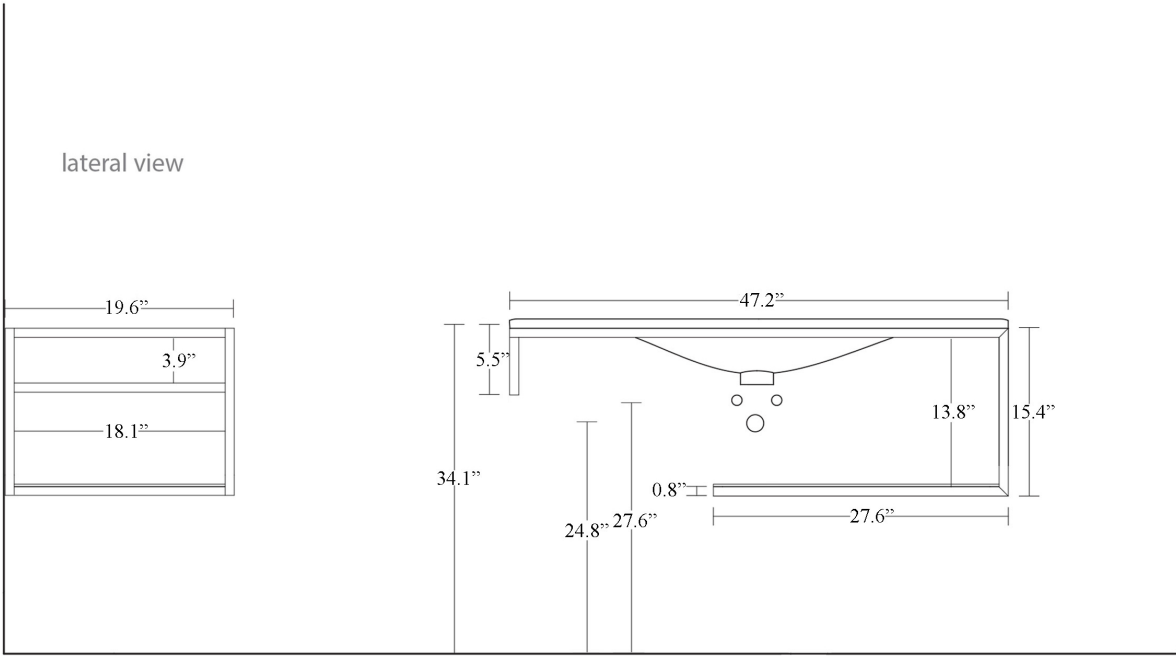

### Finishes:

-  Sink: Glossy White
-  Console: Matte Black
-  Shelf: Glossy White

\* WS Bath Collections reserves the right to revise dimensions or information on this sheet without notice

<b>Collection  </b> Louise	<b>Model  </b> Louise 5480.01+9324K4	Dimensions Metric <i>1 inch = 2.54 cm</i> <i>1 inch = 25.4 mm</i>	 1051 Lea Drive - Collegeville, PA 19426 Tel. 215 513 9400 - Fax 610 831 0215 <a href="http://www.ws bathcollections.com">www.ws bathcollections.com</a> - <a href="mailto:info@ws bathcollections.com">info@ws bathcollections.com</a>
-------------------------------	---	---	---

lateral view

<p><b>Collection</b> Louise</p>	<p><b>Model  </b> Louise 5480.01+9324K4</p>	<p><b>Dimensions Metric</b> 1 inch = 2.54 cm 1 inch = 25.4 mm</p>	 <p>1051 Lea Drive - Collegeville, PA 19426 Tel. 215 513 9400 - Fax 610 831 0215 <a href="http://www.wsbathcollections.com">www.wsbathcollections.com</a> - <a href="mailto:info@wsbathcollections.com">info@wsbathcollections.com</a></p>
-------------------------------------	---	---	---