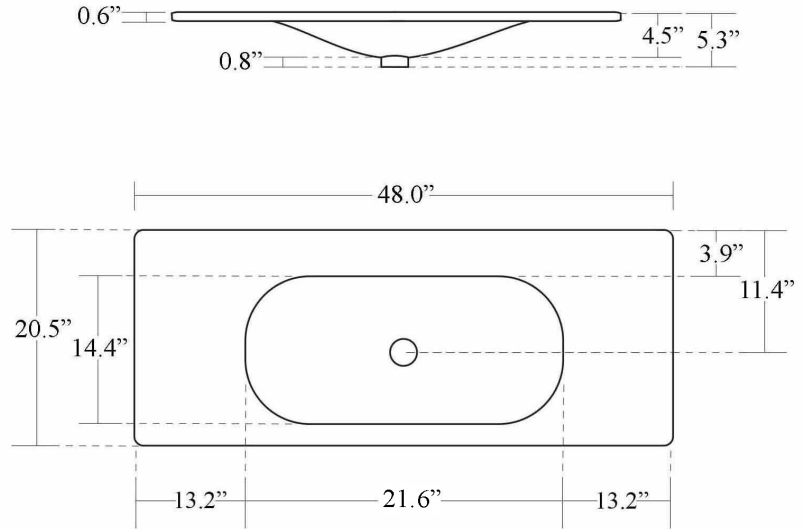

Louise 5480.01+9324K3

Features

- Wall Mount Bathroom Console Unit (Sink + Structure)
- Sink: Shape 5480.01
- Console: Louise 9324K3
- Sink in Glossy White
- Console in Matte Black With Matte Black Ceramic Shelf
- Sink Made of Ceramic
- Console Made of Stainless Steel
- Sink Without Overflow
- Sink Available With One Faucet Hole
- Made in Italy

* WS Bath Collections reserves the right to revise dimensions or information on this sheet without notice

Collection Louise	Model Louise 5480.01+9324K3	Dimensions Metric <i>1 inch = 2.54 cm</i> <i>1 inch = 25.4 mm</i>	 1051 Lea Drive - Collegeville, PA 19426 Tel. 215 513 9400 - Fax 610 831 0215 www.ws bathcollections.com - info@ws bathcollections.com
-------------------------------	---	---	---

Louise 5480.01+9324K3

lateral view

Collection
Louise

Model |
Louise 5480.01+9324K3

Dimensions Metric

1 inch = 2.54 cm
1 inch = 25.4 mm

WS[®]
BATH
COLLECTIONS

1051 Lea Drive - Collegeville, PA 19426
Tel. 215 513 9400 - Fax 610 831 0215

MOUNTING HARDWARE

Wall-mount installation

Vessel/ countertop installation

Bolts

Silicone (optional)

Collection
Louise

Model |
Louise 5480.01+9324K3

Dimensions Metric
1 inch = 2.54 cm
1 inch = 25.4 mm