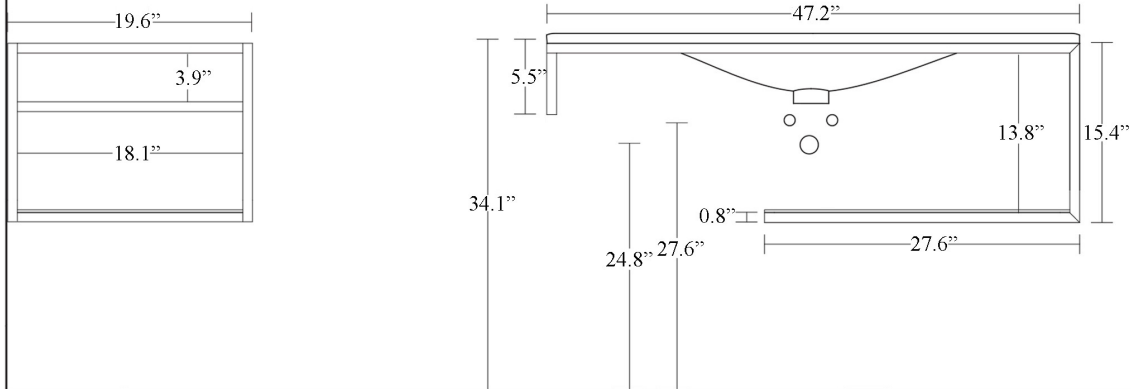

* WS Bath Collections reserves the right to revise dimensions or information on this sheet without notice

Collection Louise	Model Louise 5480.01+9324K3	Dimensions Metric <i>1 inch = 2.54 cm</i> <i>1 inch = 25.4 mm</i>	 1051 Lea Drive - Collegeville, PA 19426 Tel. 215 513 9400 - Fax 610 831 0215 www.ws bathcollections.com - info@ws bathcollections.com
-------------------------------	---	---	---

Louise 5480.01+9324K3

lateral view

Collection
Louise

Model |
Louise 5480.01+9324K3

Dimensions Metric

1 inch = 2.54 cm
1 inch = 25.4 mm

WS[®]
BATH
COLLECTIONS

1051 Lea Drive - Collegeville, PA 19426
Tel. 215 513 9400 - Fax 610 831 0215

MOUNTING HARDWARE

Wall-mount installation

Vessel/ countertop installation

Bolts

Silicone (optional)

Collection
Louise

Model |
Louise 5480.01+9324K3

Dimensions Metric
1 inch = 2.54 cm
1 inch = 25.4 mm