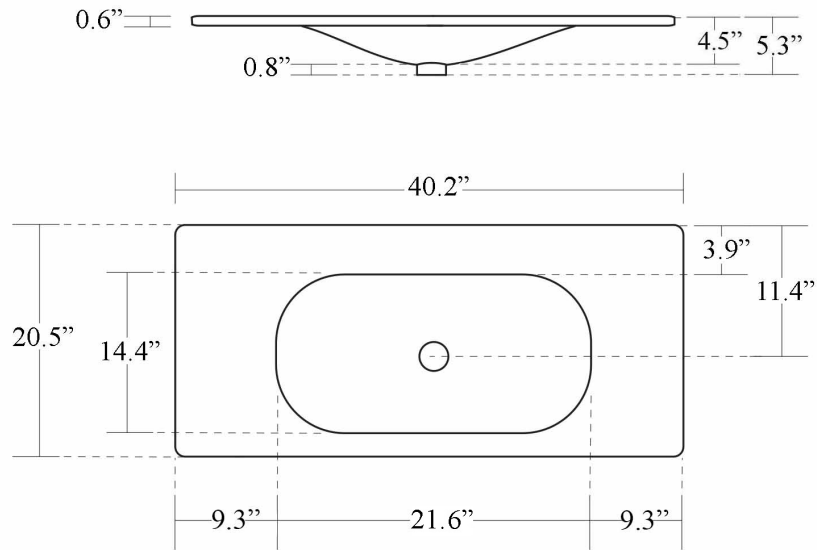

Louise 5470.01+9333K2

Features

- Free Standing Bathroom Console Unit (Sink + Structure)
- Sink: Shape 5470.01
- Console: Louise 9333K2
- Sink in Glossy White
- Console in Matte Black With Glossy White Ceramic Shelf
- Sink Made of Ceramic
- Console Made of Stainless Steel
- Sink Without Overflow
- Sink Available With One Faucet Hole
- Made in Italy

* WS Bath Collections reserves the right to revise dimensions or information on this sheet without notice

Collection Louise	Model Louise 5470.01+9333K2	Dimensions Metric <i>1 inch = 2.54 cm</i> <i>1 inch = 25.4 mm</i>	 1051 Lea Drive - Collegeville, PA 19426 Tel. 215 513 9400 - Fax 610 831 0215 www.ws bathcollections.com - info@ws bathcollections.com
-------------------------------	---	---	---

Louise 5470.01+9333K2

<p>Collection Louise</p>	<p>Model Louise 5470.01+9333K2</p>	<p>Dimensions Metric 1 inch = 2.54 cm 1 inch = 25.4 mm</p>	<p>WS[®] BATH COLLECTIONS 1051 Lea Drive - Collegeville, PA 19426 Tel. 215 513 9400 - Fax 610 831 0215 www.ws bathcollections.com - info@ws bathcollections.com</p>
-------------------------------------	---	--	--

Bolts

Silicone (optional)

Collection
Louise

Model |
Louise 5470.01+9333K2

Dimensions Metric
1 inch = 2.54 cm
1 inch = 25.4 mm

WS®
BATH
COLLECTIONS

1051 Lea Drive - Collegetown, PA 19426
Tel. 215 513 9400 - Fax 610 831 0215