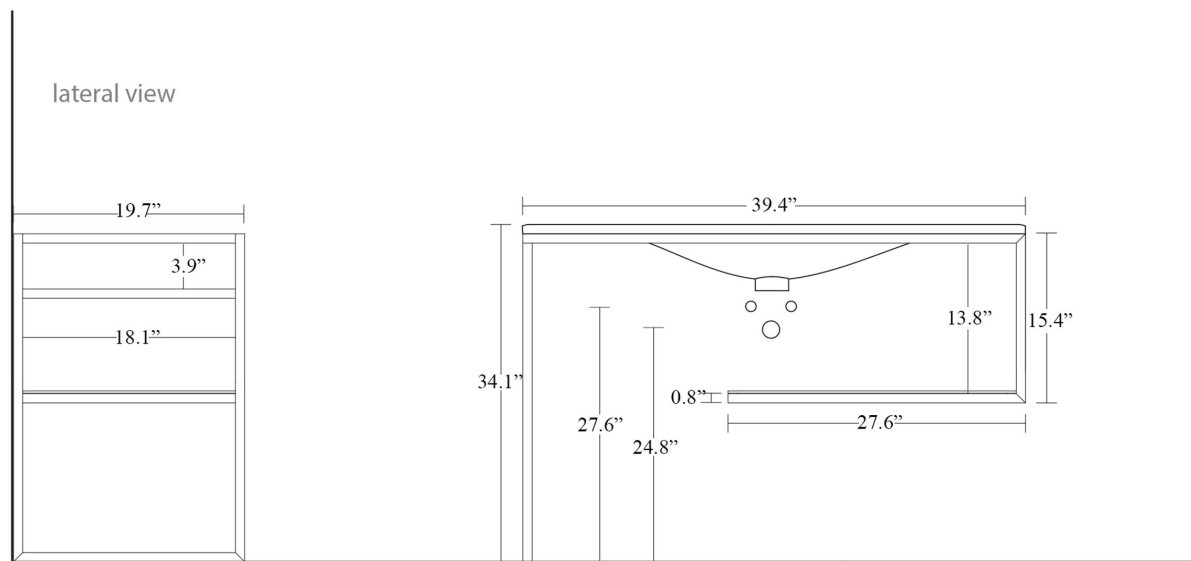

Louise 5470.01+9333K2

Features

- Free Standing Bathroom Console Unit (Sink + Structure)
- Sink: Shape 5470.01
- Console: Louise 9333K2
- Sink in Glossy White
- Console in Matte Black With Glossy White Ceramic Shelf
- Sink Made of Ceramic
- Console Made of Stainless Steel
- Sink Without Overflow
- Sink Available With One Faucet Hole
- Made in Italy

* WS Bath Collections reserves the right to revise dimensions or information on this sheet without notice

Collection Louise	Model Louise 5470.01+9333K2	Dimensions Metric <i>1 inch = 2.54 cm</i> <i>1 inch = 25.4 mm</i>	 1051 Lea Drive - Collegeville, PA 19426 Tel. 215 513 9400 - Fax 610 831 0215 www.ws bathcollections.com - info@ws bathcollections.com
-------------------------------	---	---	---

Louise 5470.01+9333K2

<p>Collection Louise</p>	<p>Model Louise 5470.01+9333K2</p>	<p>Dimensions Metric 1 inch = 2.54 cm 1 inch = 25.4 mm</p>	<p>WS[®] BATH COLLECTIONS 1051 Lea Drive - Collegeville, PA 19426 Tel. 215 513 9400 - Fax 610 831 0215 www.ws bathcollections.com - info@ws bathcollections.com</p>
-------------------------------------	---	--	--

Bolts

Silicone (optional)

Collection
Louise

Model |
Louise 5470.01+9333K2

Dimensions Metric
1 inch = 2.54 cm
1 inch = 25.4 mm

WS®
BATH
COLLECTIONS

1051 Lea Drive - Collegetown, PA 19426
Tel. 215 513 9400 - Fax 610 831 0215