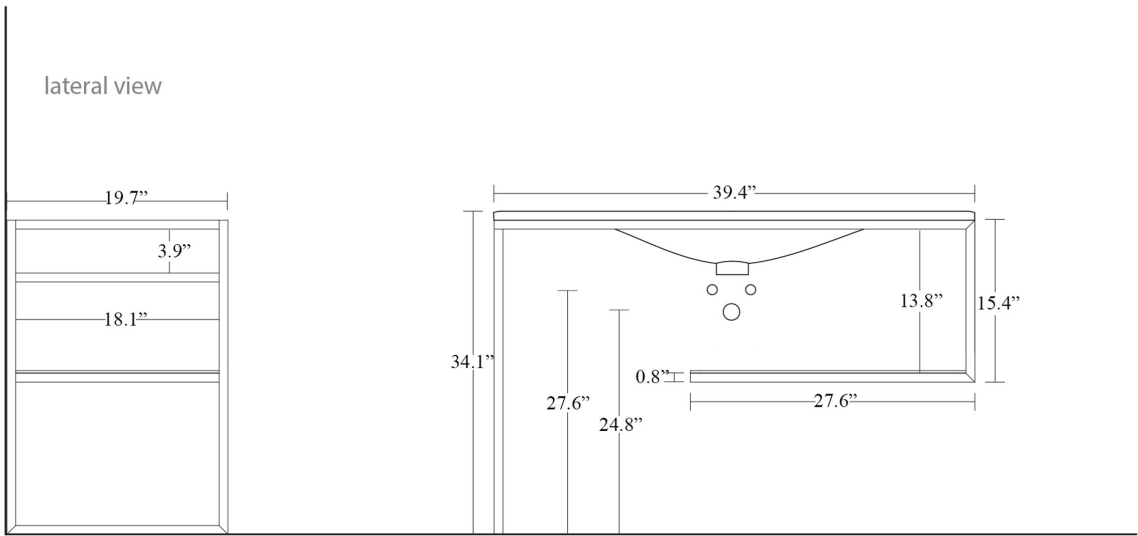

* WS Bath Collections reserves the right to revise dimensions or information on this sheet without notice

Collection Louise	Model Louise 5470.01+9333K1	Dimensions Metric <i>1 inch = 2.54 cm</i> <i>1 inch = 25.4 mm</i>	 1051 Lea Drive - Collegeville, PA 19426 Tel. 215 513 9400 - Fax 610 831 0215 www.ws bathcollections.com - info@ws bathcollections.com
-------------------------------	---	---	---

Louise 5470.01+9333K1

Collection
Louise

Model |
Louise 5470.01+9333K1

Dimensions Metric
1 inch = 2.54 cm
1 inch = 25.4 mm

1051 Lea Drive - Collegeville, PA 19426
Tel. 215 513 9400 - Fax 610 831 0215
www.ws bathcollections.com - info@ws bathcollections.com

Bolts

Silicone (optional)

Collection
Louise

Model |
Louise 5470.01+9333K1

Dimensions Metric
1 inch = 2.54 cm
1 inch = 25.4 mm

WS®
BATH
COLLECTIONS

1051 Lea Drive - Collegeville, PA 19426
Tel. 215 513 9400 - Fax 610 831 0215