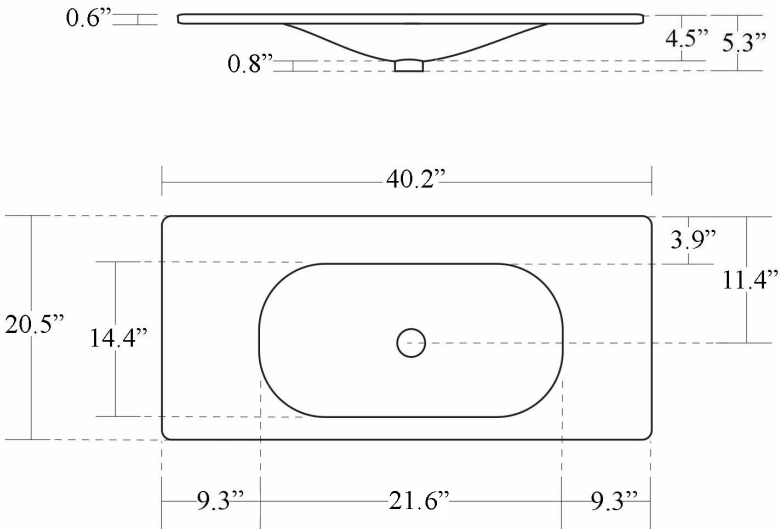

Louise 5470.01+9333K1

Features

- Free Standing Bathroom Console Unit (Sink + Structure)
- Sink: Shape 5470.01
- Console: Louise 9333K1
- Sink in Glossy White
- Console in Matte Black With Matte Black Ceramic Shelf
- Sink Made of Ceramic
- Console Made of Stainless Steel
- 'S Without Overflow
- Sink Available With One Faucet Hole
- Made in Italy

* WS Bath Collections reserves the right to revise dimensions or information on this sheet without notice

Collection Louise	Model Louise 5470.01+9333K1	Dimensions Metric <i>1 inch = 2.54 cm</i> <i>1 inch = 25.4 mm</i>	 1051 Lea Drive - Collegeville, PA 19426 Tel. 215 513 9400 - Fax 610 831 0215 www.ws bathcollections.com - info@ws bathcollections.com
-------------------------------	---	---	---

Louise 5470.01+9333K1

Collection
Louise

Model |
Louise 5470.01+9333K1

Dimensions Metric
1 inch = 2.54 cm
1 inch = 25.4 mm

1051 Lea Drive - Collegeville, PA 19426
Tel. 215 513 9400 - Fax 610 831 0215
www.ws bathcollections.com - info@ws bathcollections.com

Bolts

Silicone (optional)

Collection
Louise

Model |
Louise 5470.01+9333K1

Dimensions Metric
1 inch = 2.54 cm
1 inch = 25.4 mm

WS®
BATH
COLLECTIONS

1051 Lea Drive - Collegeville, PA 19426
Tel. 215 513 9400 - Fax 610 831 0215