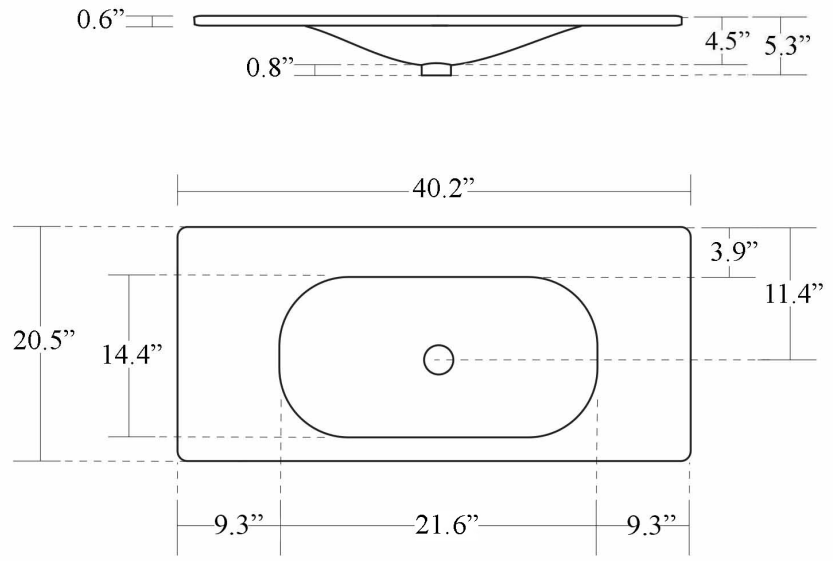

### Finishes:

-  Sink: Glossy White
-  Console: Matte Black
-  Shelf: Glossy White

\* WS Bath Collections reserves the right to revise dimensions or information on this sheet without notice

<b>Collection  </b> Louise	<b>Model  </b> Louise 5470.01+9324K2	Dimensions Metric <i>1 inch = 2.54 cm</i> <i>1 inch = 25.4 mm</i>	 1051 Lea Drive - Collegeville, PA 19426 Tel. 215 513 9400 - Fax 610 831 0215 <a href="http://www.ws bathcollections.com">www.ws bathcollections.com</a> - <a href="mailto:info@ws bathcollections.com">info@ws bathcollections.com</a>
-------------------------------	---	---	---

lateral view

**Collection**  
Louise

**Model** |  
Louise 5470.01+9324K2

**Dimensions Metric**  
1 inch = 2.54 cm  
1 inch = 25.4 mm

1051 Lea Drive - Collegeville, PA 19426  
Tel. 215 513 9400 - Fax 610 831 0215  
[www.ws bathcollections.com](http://www.ws bathcollections.com) - [info@ws bathcollections.com](mailto:info@ws bathcollections.com)