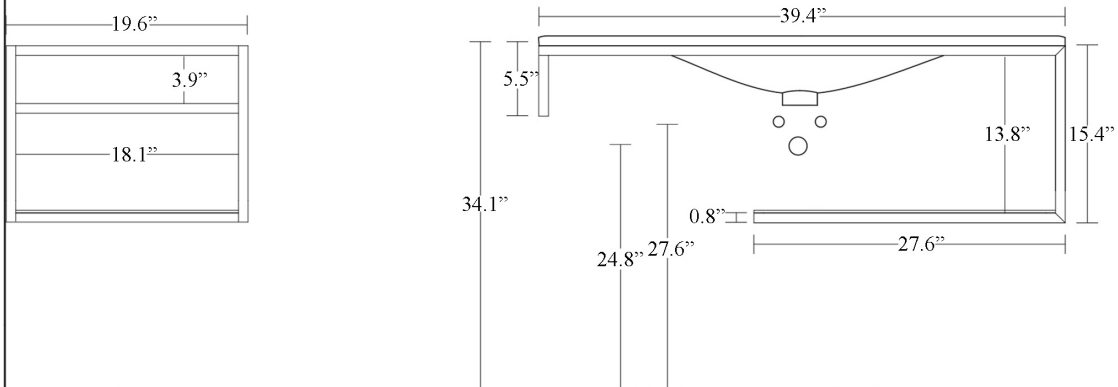

### Finishes:

-  Sink: Glossy White
-  Console: Matte Black
-  Shelf: Glossy White

\* WS Bath Collections reserves the right to revise dimensions or information on this sheet without notice

<b>Collection  </b> Louise	<b>Model  </b> Louise 5470.01+9324K2	Dimensions Metric <i>1 inch = 2.54 cm</i> <i>1 inch = 25.4 mm</i>	 1051 Lea Drive - Collegeville, PA 19426 Tel. 215 513 9400 - Fax 610 831 0215 <a href="http://www.ws bathcollections.com">www.ws bathcollections.com</a> - <a href="mailto:info@ws bathcollections.com">info@ws bathcollections.com</a>
-------------------------------	---	---	---

lateral view

**Collection**  
Louise

**Model** |  
Louise 5470.01+9324K2

**Dimensions Metric**  
1 inch = 2.54 cm  
1 inch = 25.4 mm

1051 Lea Drive - Collegeville, PA 19426  
Tel. 215 513 9400 - Fax 610 831 0215  
[www.ws bathcollections.com](http://www.ws bathcollections.com) - [info@ws bathcollections.com](mailto:info@ws bathcollections.com)